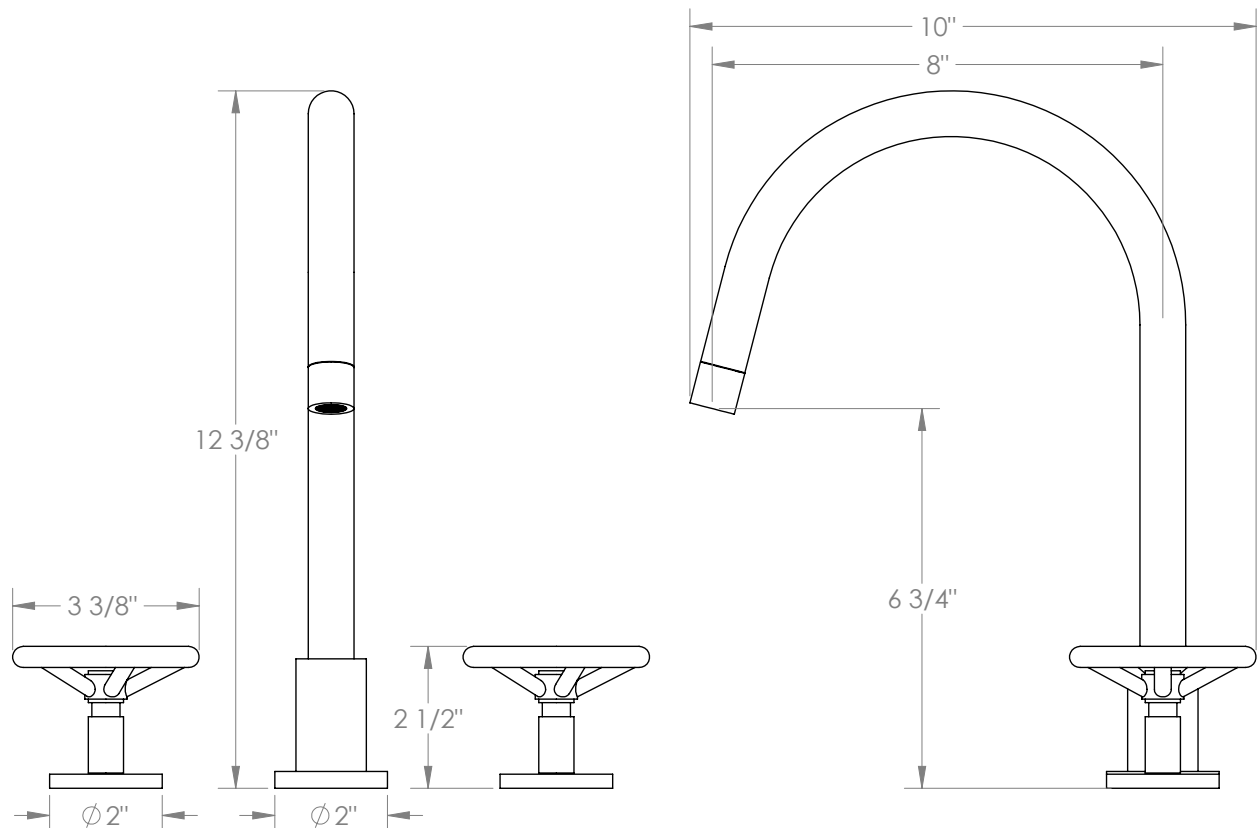

WATERMARK

BROOKLYN, NEW YORK

Brooklyn 31-7G-BK

Deck Mounted, Two Handle, Gooseneck Faucet

- Fits Deck Up To 3" Thick
- Recommended Mounting Hole: 1-3/8"
- All Lead-Free Brass Construction
- Flow Rate: 1.75 GPM
- 1/4 Turn Ceramic Cartridge
- 360° Rotating Spout
- Professional Installation Required

Available in all finishes shown on the [Watermark Designs website](#)

Meets the applicable requirements of ASME A112.18.1-2005/CSA B125.1-05, entitled "Plumbing Supply Fittings".

Watermark Designs reserves the right to make revisions without notice to produce specifications. All product dimensions are nominal.