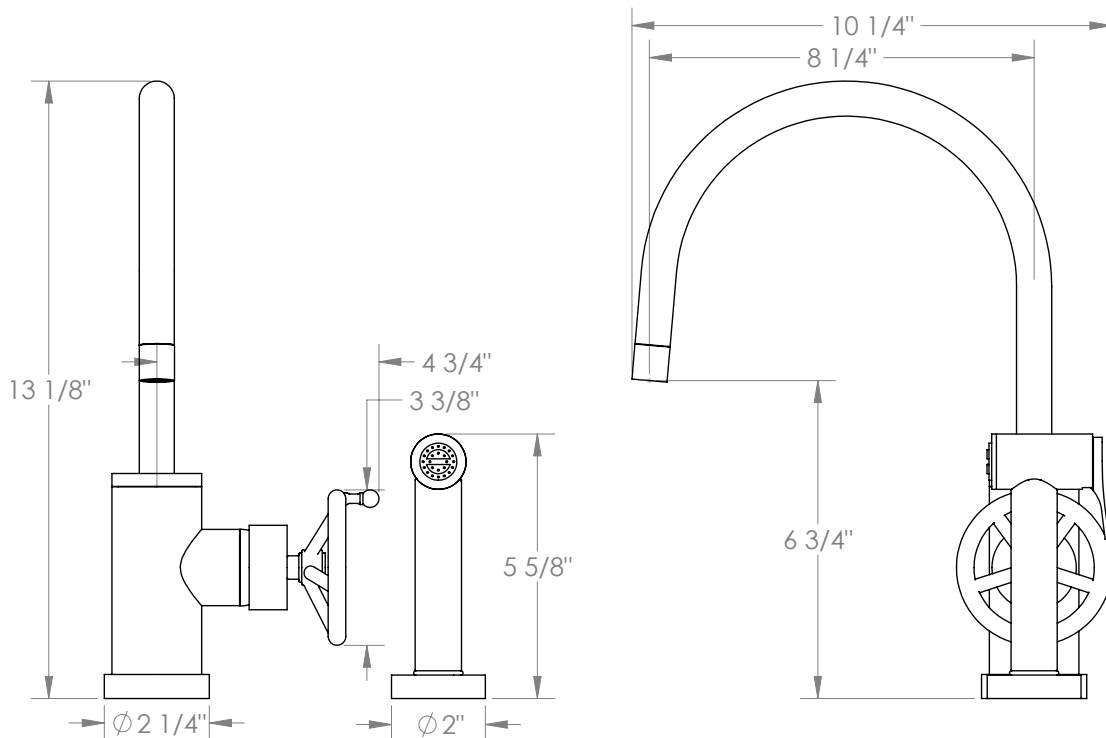

WATERMARK

BROOKLYN, NEW YORK

Brooklyn 31-7.4G-BKA1

Deck Mounted, Gooseneck, Monoblock Kitchen
Faucet with Side Spray

- Side Spray Hose Length: 50" (Final Length May Vary)
- Fits Deck Up To 1-1/2" Thick
- Recommended Mounting Hole: 1-3/8"
- All Lead-Free Brass Construction
- Flow Rate: 1.75 GPM
- Ceramic Mixing Cartridge
- 360° Rotating Spout
- Professional Installation Required

Available in all finishes shown on the [Watermark Designs website](https://www.watermark-designs.com)

Meets the applicable requirements of ASME A112.18.1-2005/CSA B125.1-05, entitled "Plumbing Supply Fittings".

Watermark Designs reserves the right to make revisions without notice to produce specifications. All product dimensions are nominal.

09/2023

350 Dewitt Ave. Brooklyn, NY 11207 USA | T: 1 718 257 2800 | F: 1 718 257 2144 | customerservice@watermark-designs.com