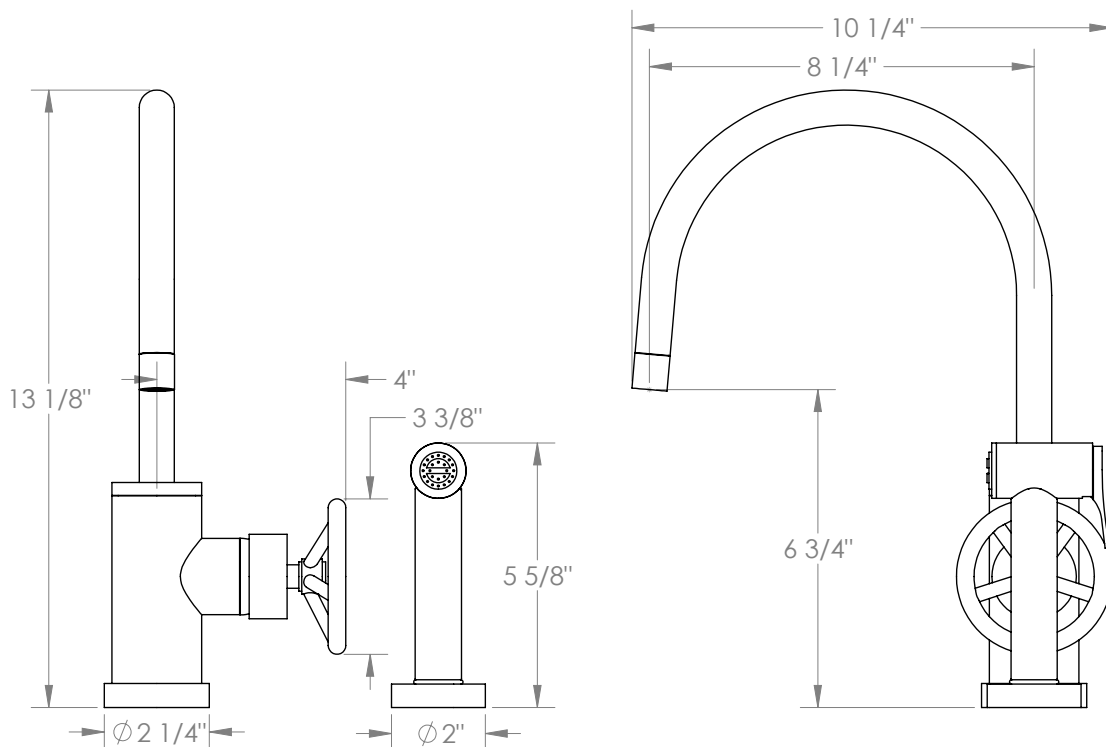

WATERMARK

BROOKLYN, NEW YORK

Brooklyn 31-7.4G-BK

Deck Mounted, Gooseneck, Monoblock Kitchen
Faucet with Side Spray

- Side Spray Hose Length: 50" (Final Length May Vary)
- Fits Deck Up To 1-1/2" Thick
- Recommended Mounting Hole: 1-3/8"
- All Lead-Free Brass Construction
- Flow Rate: 1.75 GPM
- Ceramic Mixing Cartridge
- 360° Rotating Spout
- Professional Installation Required

Available in all finishes shown on the [Watermark Designs website](https://www.watermark-designs.com)

Meets the applicable requirements of ASME A112.18.1-2005/CSA B125.1-05, entitled "Plumbing Supply Fittings".

Watermark Designs reserves the right to make revisions without notice to produce specifications. All product dimensions are nominal.

09/2023

350 Dewitt Ave. Brooklyn, NY 11207 USA | T: 1 718 257 2800 | F: 1 718 257 2144 | customerservice@watermark-designs.com