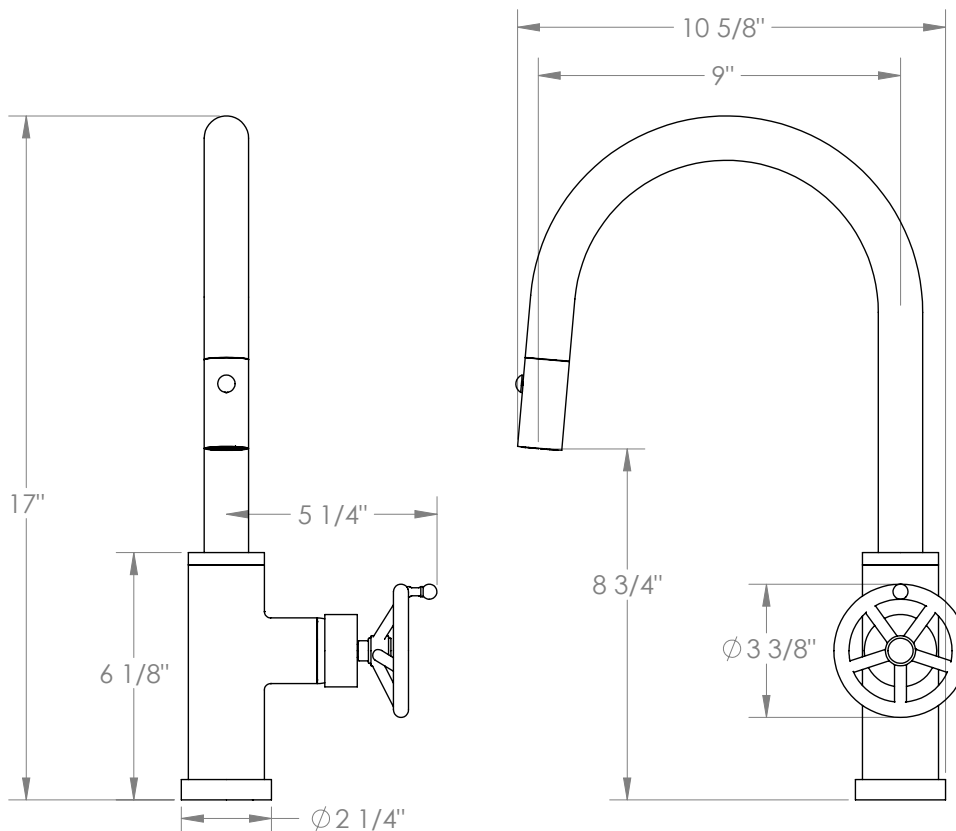

# WATERMARK

BROOKLYN, NEW YORK

*Brooklyn*

**31-7.3PG4-BKA1**

Deck Mounted, Gooseneck, Monoblock Kitchen  
Faucet with Pull Down Spray - Low Spout

- Pullout Hose Length: 14-16" (Final Length May Vary Depending on Spout Type)
- Fits Deck Up To 1-1/2" Thick
- Recommended Mounting Hole: 1-3/8"
- All Lead-Free Brass Construction
- Flow Rate: 1.75 GPM
- Ceramic Mixing Cartridge
- 2 Flow Patterns, Aerated and Spray, Controlled By One Button
- 360° Rotating Spout with Magnetic Docking for Spray
- Professional Installation Required

Available in all finishes shown on the [Watermark Designs website](https://www.watermark-designs.com)

Meets the applicable requirements of ASME A112.18.1-2005/CSA B125.1-05, entitled "Plumbing Supply Fittings".

Watermark Designs reserves the right to make revisions without notice to produce specifications. All product dimensions are nominal.

09/2023

350 Dewitt Ave. Brooklyn, NY 11207 USA | T: 1 718 257 2800 | F: 1 718 257 2144 | [customerservice@watermark-designs.com](mailto:customerservice@watermark-designs.com)