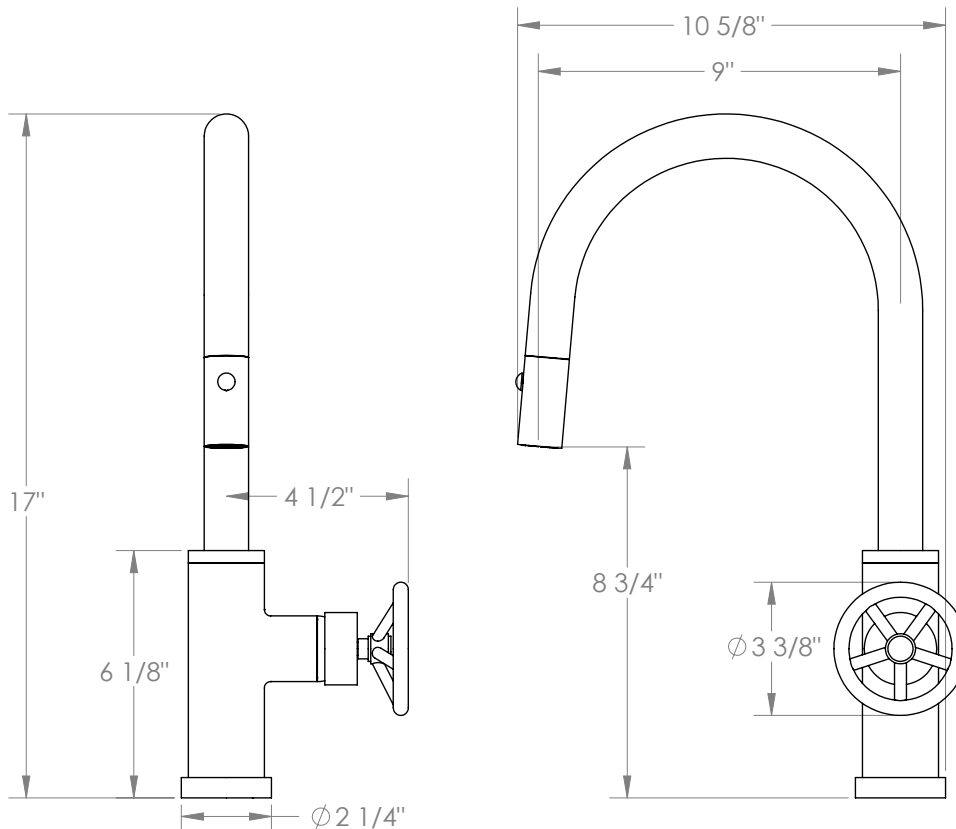

WATERMARK

BROOKLYN, NEW YORK

Brooklyn 31-7.3PG4-BK

Deck Mounted, Gooseneck, Monoblock Kitchen
Faucet with Pull Down Spray - Low Spout

- Pullout Hose Length: 14-16" (Final Length May Vary Depending on Spout Type)
- Fits Deck Up To 1-1/2" Thick
- Recommended Mounting Hole: 1-3/8"
- All Lead-Free Brass Construction
- Flow Rate: 1.75 GPM
- Ceramic Mixing Cartridge
- 2 Flow Patterns, Aerated and Spray, Controlled By One Button
- 360° Rotating Spout with Magnetic Docking for Spray
- Professional Installation Required

Available in all finishes shown on the [Watermark Designs website](https://www.watermark-designs.com)

Meets the applicable requirements of ASME A112.18.1-2005/CSA B125.1-05, entitled "Plumbing Supply Fittings".

Watermark Designs reserves the right to make revisions without notice to produce specifications. All product dimensions are nominal.

09/2023

350 Dewitt Ave. Brooklyn, NY 11207 USA | T: 1 718 257 2800 | F: 1 718 257 2144 | customerservice@watermark-designs.com