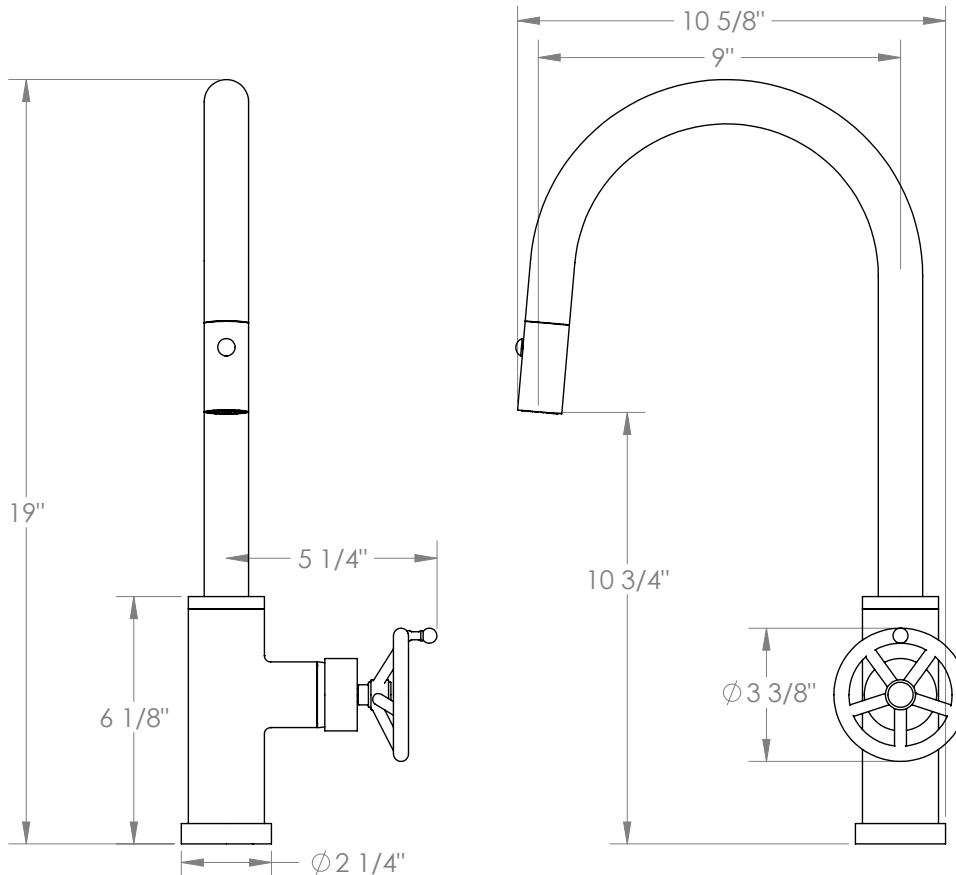

WATERMARK

BROOKLYN, NEW YORK

Brooklyn 31-7.3PG2-BKA1

Deck Mounted, Gooseneck, Monoblock Kitchen
Faucet with Pull Down Spray - High Spout

- Pullout Hose Length: 14-16" (Final Length May Vary Depending on Spout Type)
- Fits Deck Up To 1-1/2" Thick
- Recommended Mounting Hole: 1-3/8"
- All Lead-Free Brass Construction
- Flow Rate: 1.75 GPM
- Ceramic Mixing Cartridge
- 2 Flow Patterns, Aerated and Spray, Controlled By One Button
- 360° Rotating Spout with Magnetic Docking for Spray
- Professional Installation Required

Available in all finishes shown on the [Watermark Designs website](https://www.watermark-designs.com)

Meets the applicable requirements of ASME A112.18.1-2005/CSA B125.1-05, entitled "Plumbing Supply Fittings".

Watermark Designs reserves the right to make revisions without notice to produce specifications. All product dimensions are nominal.

09/2023

350 Dewitt Ave. Brooklyn, NY 11207 USA | T: 1 718 257 2800 | F: 1 718 257 2144 | customerservice@watermark-designs.com