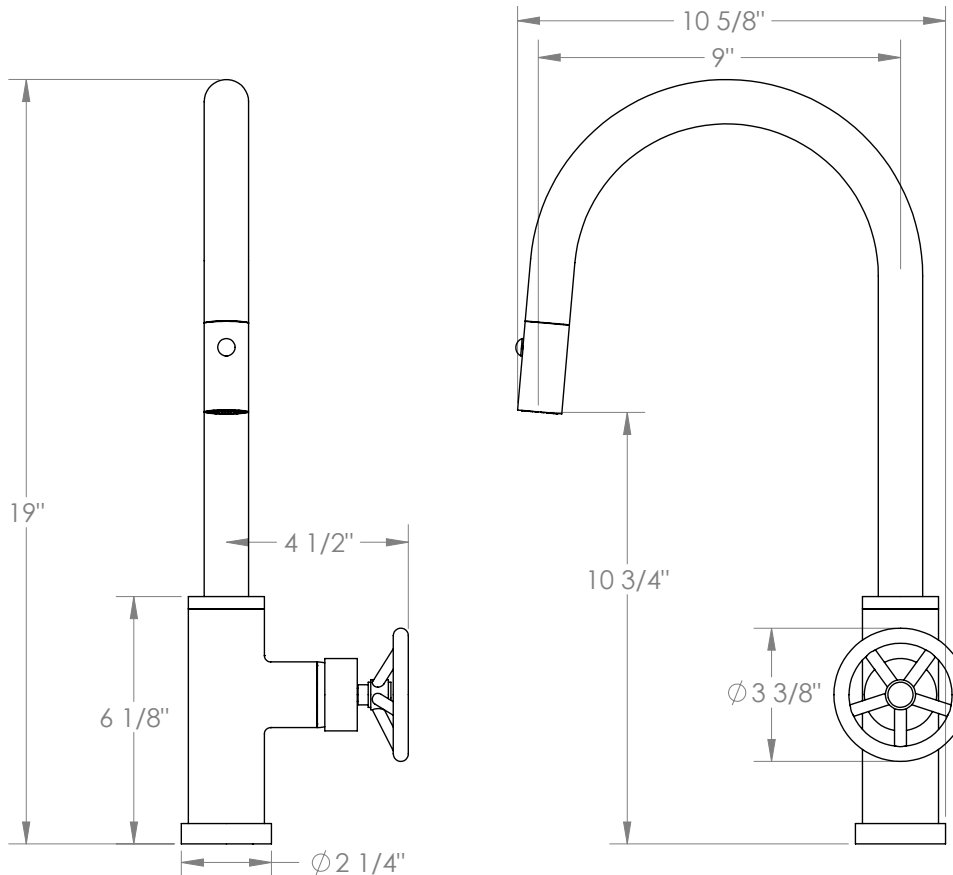

## Brooklyn 31-7.3PG2-BK

Deck Mounted, Gooseneck, Monoblock Kitchen  
Faucet with Pull Down Spray - High Spout

- Pullout Hose Length: 14-16" (Final Length May Vary Depending on Spout Type)
- Fits Deck Up To 1-1/2" Thick
- Recommended Mounting Hole: 1-3/8"
- All Lead-Free Brass Construction
- Flow Rate: 1.75 GPM
- Ceramic Mixing Cartridge
- 2 Flow Patterns, Aerated and Spray, Controlled By One Button
- 360° Rotating Spout with Magnetic Docking for Spray
- Professional Installation Required

Available in all finishes shown on the [Watermark Designs website](https://www.watermark-designs.com)

Meets the applicable requirements of ASME A112.18.1-2005/CSA B125.1-05, entitled "Plumbing Supply Fittings".

Watermark Designs reserves the right to make revisions without notice to produce specifications. All product dimensions are nominal.

09/2023

350 Dewitt Ave. Brooklyn, NY 11207 USA | T: 1 718 257 2800 | F: 1 718 257 2144 | [customerservice@watermark-designs.com](mailto:customerservice@watermark-designs.com)