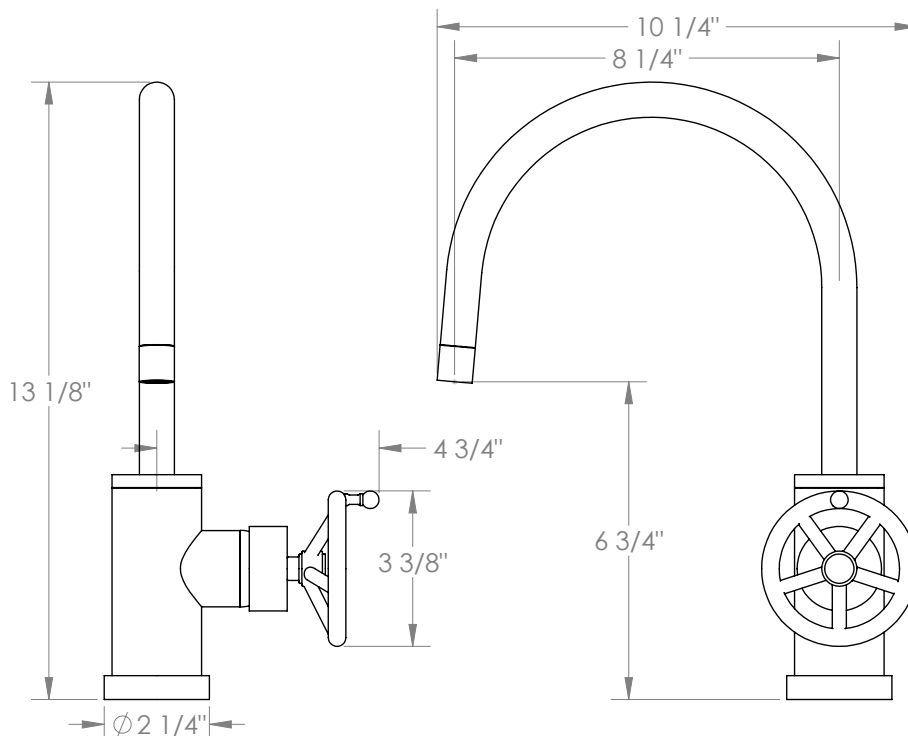

## Brooklyn 31-7.3G-BKA1

Deck Mounted, Gooseneck, Monoblock Kitchen  
Faucet

- Fits Deck Up To 1-1/2" Thick
- Recommended Mounting Hole: 1-3/8"
- All Lead-Free Brass Construction
- Flow Rate: 1.75 GPM
- Ceramic Mixing Cartridge
- 360° Rotating Spout
- Professional Installation Required

Available in all finishes shown on the [Watermark Designs website](#)

Meets the applicable requirements of ASME A112.18.1-2005/CSA B125.1-05, entitled "Plumbing Supply Fittings".

Watermark Designs reserves the right to make revisions without notice to produce specifications. All product dimensions are nominal.