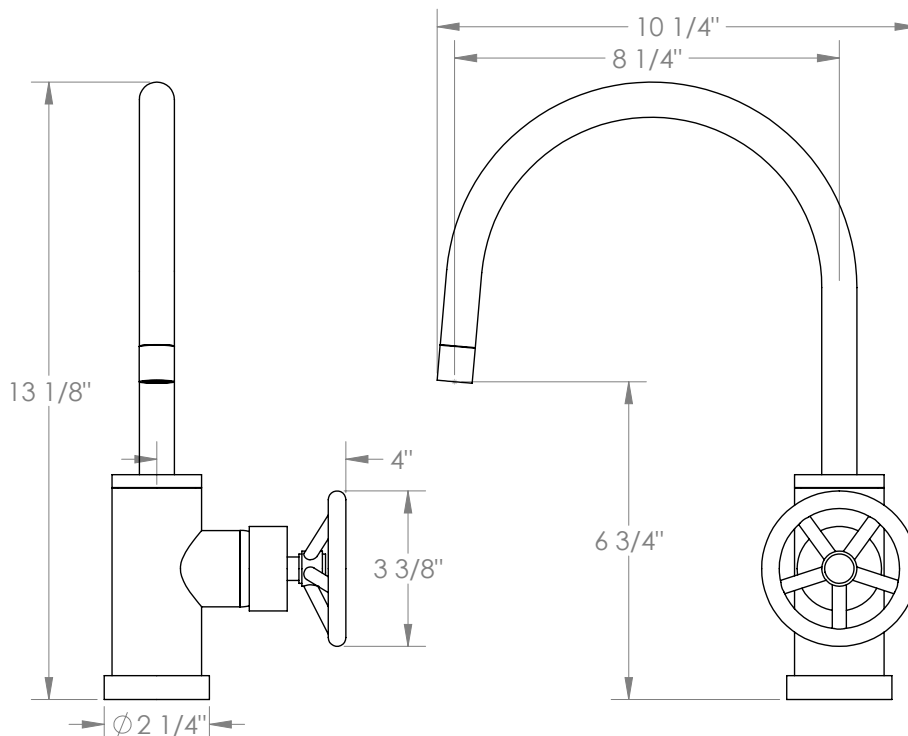

WATERMARK

BROOKLYN, NEW YORK

Brooklyn 31-7.3G-BK

Deck Mounted, Gooseneck, Monoblock Kitchen
Faucet

- Fits Deck Up To 1-1/2" Thick
- Recommended Mounting Hole: 1-3/8"
- All Lead-Free Brass Construction
- Flow Rate: 1.75 GPM
- Ceramic Mixing Cartridge
- 360° Rotating Spout
- Professional Installation Required

Available in all finishes shown on the [Watermark Designs website](#)

Meets the applicable requirements of ASME A112.18.1-2005/CSA B125.1-05, entitled "Plumbing Supply Fittings".

Watermark Designs reserves the right to make revisions without notice to produce specifications. All product dimensions are nominal.