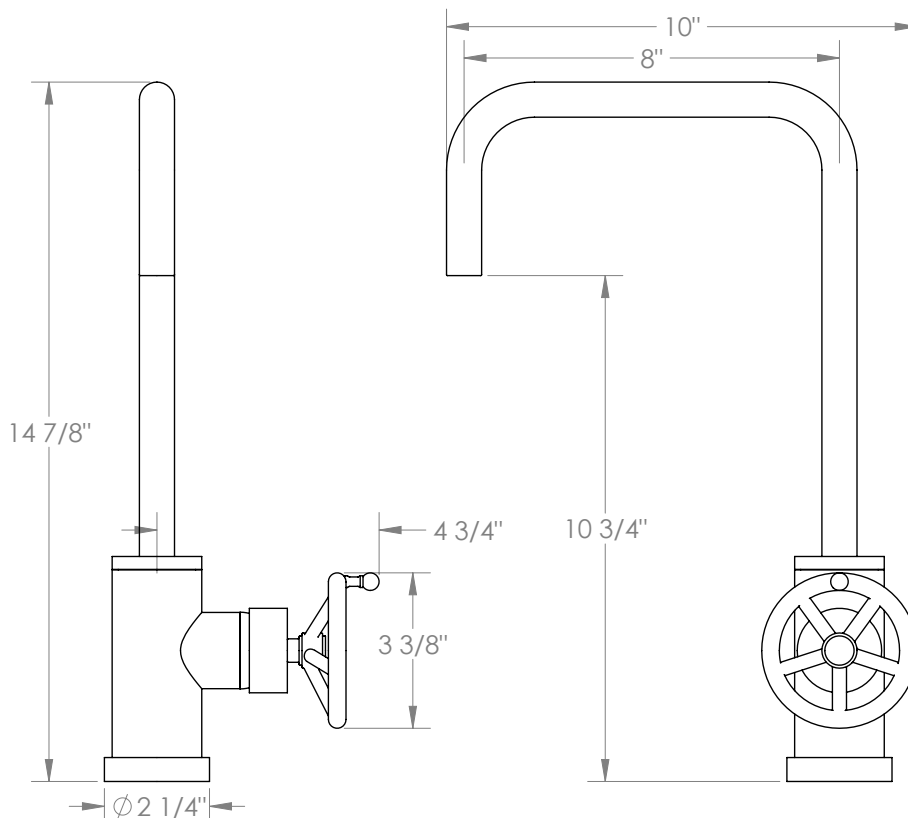

WATERMARK

BROOKLYN, NEW YORK

Brooklyn 31-7.3-BKA1

Deck Mounted, Monoblock Kitchen Faucet

- Fits Deck Up To 1-1/2" Thick
- Recommended Mounting Hole: 1-3/8"
- All Lead-Free Brass Construction
- Flow Rate: 1.75 GPM
- Ceramic Mixing Cartridge
- 360° Rotating Spout
- Professional Installation Required

Available in all finishes shown on the [Watermark Designs website](#)

Meets the applicable requirements of ASME A112.18.1-2005/CSA B125.1-05, entitled "Plumbing Supply Fittings".

Watermark Designs reserves the right to make revisions without notice to produce specifications. All product dimensions are nominal.