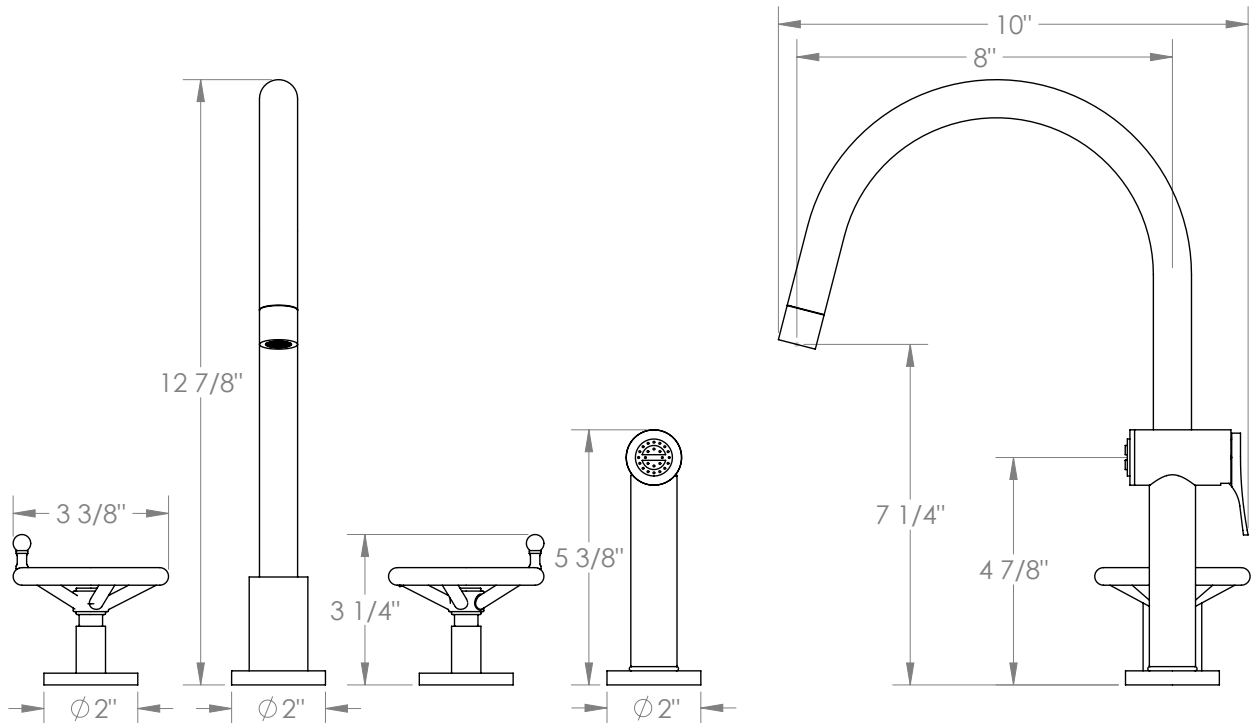

WATERMARK

BROOKLYN, NEW YORK

Brooklyn 31-7.1G-BKA1

Deck Mounted, Two Handle, Gooseneck Faucet
with Side Spray

- Side Spray Hose Length: 50" (Final Length May Vary)
- Fits Deck Up To 1-3/4" Thick
- Recommended Mounting Hole: 1-3/8"
- All Lead-Free Brass Construction
- Flow Rate: 1.75 GPM
- 1/4 Turn Ceramic Cartridge
- 360° Rotating Spout
- Professional Installation Required

Available in all finishes shown on the [Watermark Designs website](#)

Meets the applicable requirements of ASME A112.18.1-2005/CSA B125.1-05, entitled "Plumbing Supply Fittings".

Watermark Designs reserves the right to make revisions without notice to produce specifications. All product dimensions are nominal.