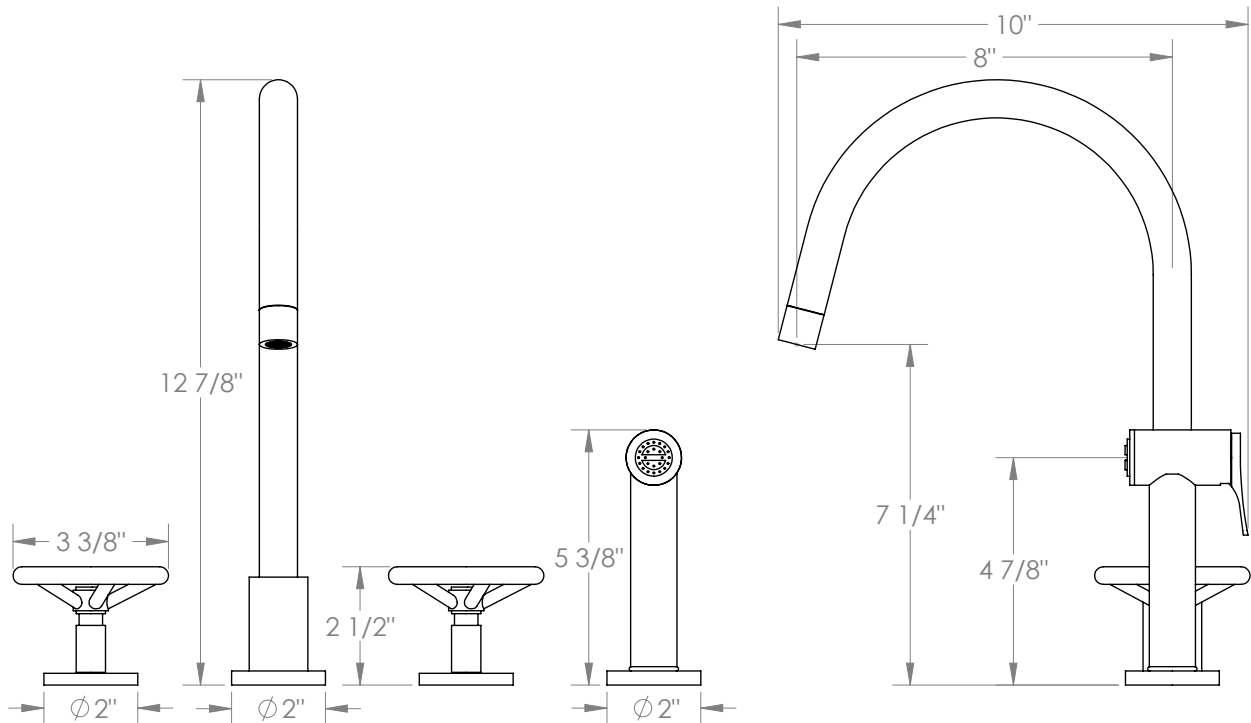

## Brooklyn 31-7.1G-BK

Deck Mounted, Two Handle, Gooseneck Faucet  
with Side Spray

- Side Spray Hose Length: 50" (Final Length May Vary)
- Fits Deck Up To 1-3/4" Thick
- Recommended Mounting Hole: 1-3/8"
- All Lead-Free Brass Construction
- Flow Rate: 1.75 GPM
- 1/4 Turn Ceramic Cartridge
- 360° Rotating Spout
- Professional Installation Required

Available in all finishes shown on the [Watermark Designs website](#)

Meets the applicable requirements of ASME A112.18.1-2005/CSA B125.1-05, entitled "Plumbing Supply Fittings".

Watermark Designs reserves the right to make revisions without notice to produce specifications. All product dimensions are nominal.