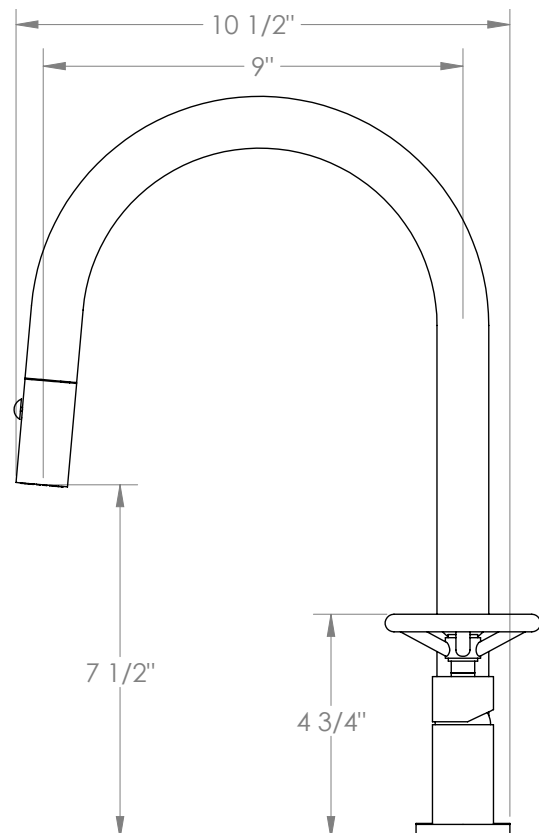

WATERMARK

BROOKLYN, NEW YORK

Brooklyn

31-7.1.3PG2-BKV

Deck Mounted, Single Handle, Gooseneck
Faucet with Pull Down Spray - High Spout

- Pullout Hose Length: 14-16" (Final Length May Vary Depending on Spout Type)
- Fits Deck Up To 2-1/2" Thick
- Recommended Mounting Hole: 1-3/8"
- All Lead-Free Brass Construction
- Flow Rate: 1.75 GPM
- Ceramic Mixing Cartridge
- 2 Flow Patterns, Aerated and Spray, Controlled By One Button
- 360° Rotating Spout with Magnetic Docking for Spray
- Professional Installation Required

Available in all finishes shown on the [Watermark Designs website](https://www.watermark-designs.com)

Meets the applicable requirements of ASME A112.18.1-2005/CSA B125.1-05, entitled "Plumbing Supply Fittings".

Watermark Designs reserves the right to make revisions without notice to produce specifications. All product dimensions are nominal.

09/2023

350 Dewitt Ave. Brooklyn, NY 11207 USA | T: 1 718 257 2800 | F: 1 718 257 2144 | customerservice@watermark-designs.com