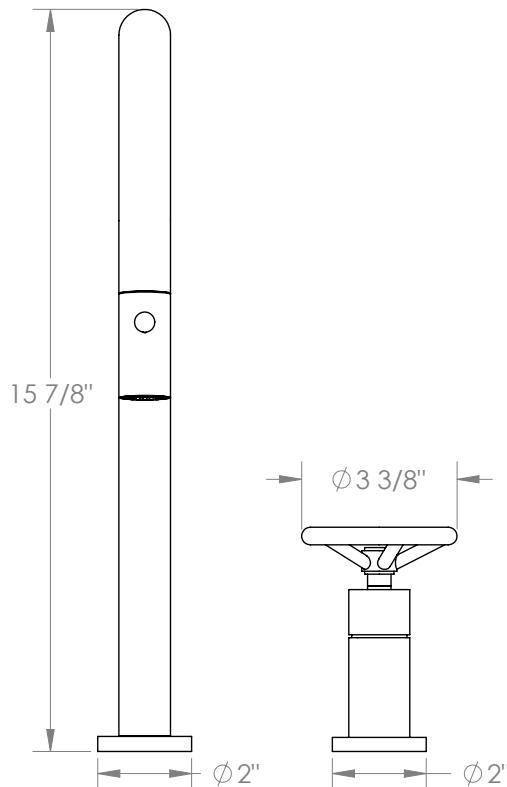

WATERMARK

BROOKLYN, NEW YORK

Brooklyn

31-7.1.3PG2-BKV

Deck Mounted, Single Handle, Gooseneck
Faucet with Pull Down Spray - High Spout

- Pullout Hose Length: 14-16" (Final Length May Vary Depending on Spout Type)
- Fits Deck Up To 2-1/2" Thick
- Recommended Mounting Hole: 1-3/8"
- All Lead-Free Brass Construction
- Flow Rate: 1.75 GPM
- Ceramic Mixing Cartridge
- 2 Flow Patterns, Aerated and Spray, Controlled By One Button
- 360° Rotating Spout with Magnetic Docking for Spray
- Professional Installation Required

Available in all finishes shown on the [Watermark Designs website](https://www.watermark-designs.com)

Meets the applicable requirements of ASME A112.18.1-2005/CSA B125.1-05, entitled "Plumbing Supply Fittings".

Watermark Designs reserves the right to make revisions without notice to produce specifications. All product dimensions are nominal.

09/2023

350 Dewitt Ave. Brooklyn, NY 11207 USA | T: 1 718 257 2800 | F: 1 718 257 2144 | customerservice@watermark-designs.com