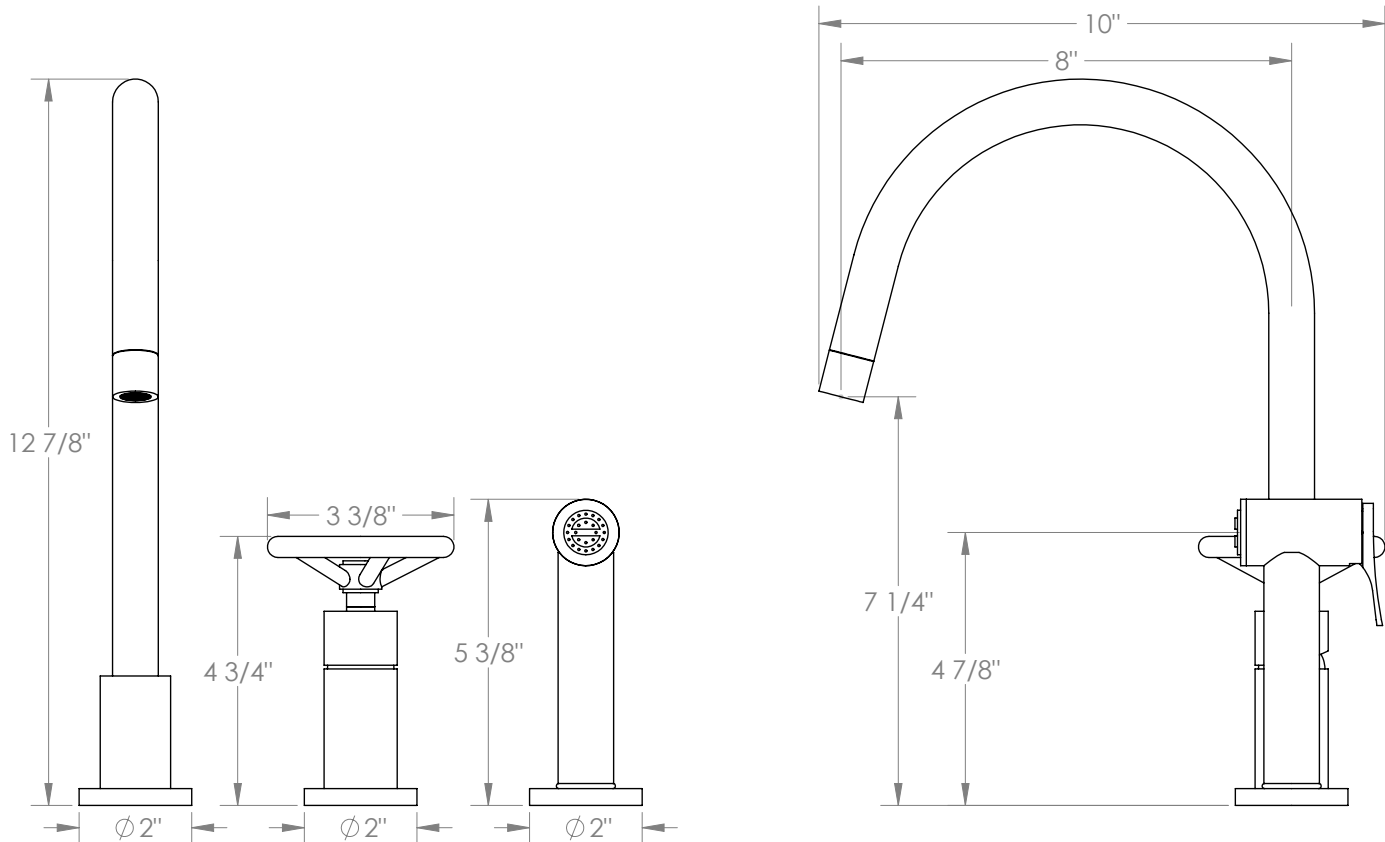

WATERMARK

BROOKLYN, NEW YORK

Brooklyn 31-7.1.3GA-BKV

Deck Mounted, Single Handle, Gooseneck
Faucet with Side Spray

- Side Spray Hose Length: 50" (Final Length May Vary)
- Fits Deck Up To 1-3/4" Thick
- Recommended Mounting Hole: 1-3/8"
- All Lead-Free Brass Construction
- Flow Rate: 1.75 GPM
- Ceramic Mixing Cartridge
- 360° Rotating Spout
- Professional Installation Required

Available in all finishes shown on the [Watermark Designs website](#)

Meets the applicable requirements of ASME A112.18.1-2005/CSA B125.1-05, entitled "Plumbing Supply Fittings".

Watermark Designs reserves the right to make revisions without notice to produce specifications. All product dimensions are nominal.