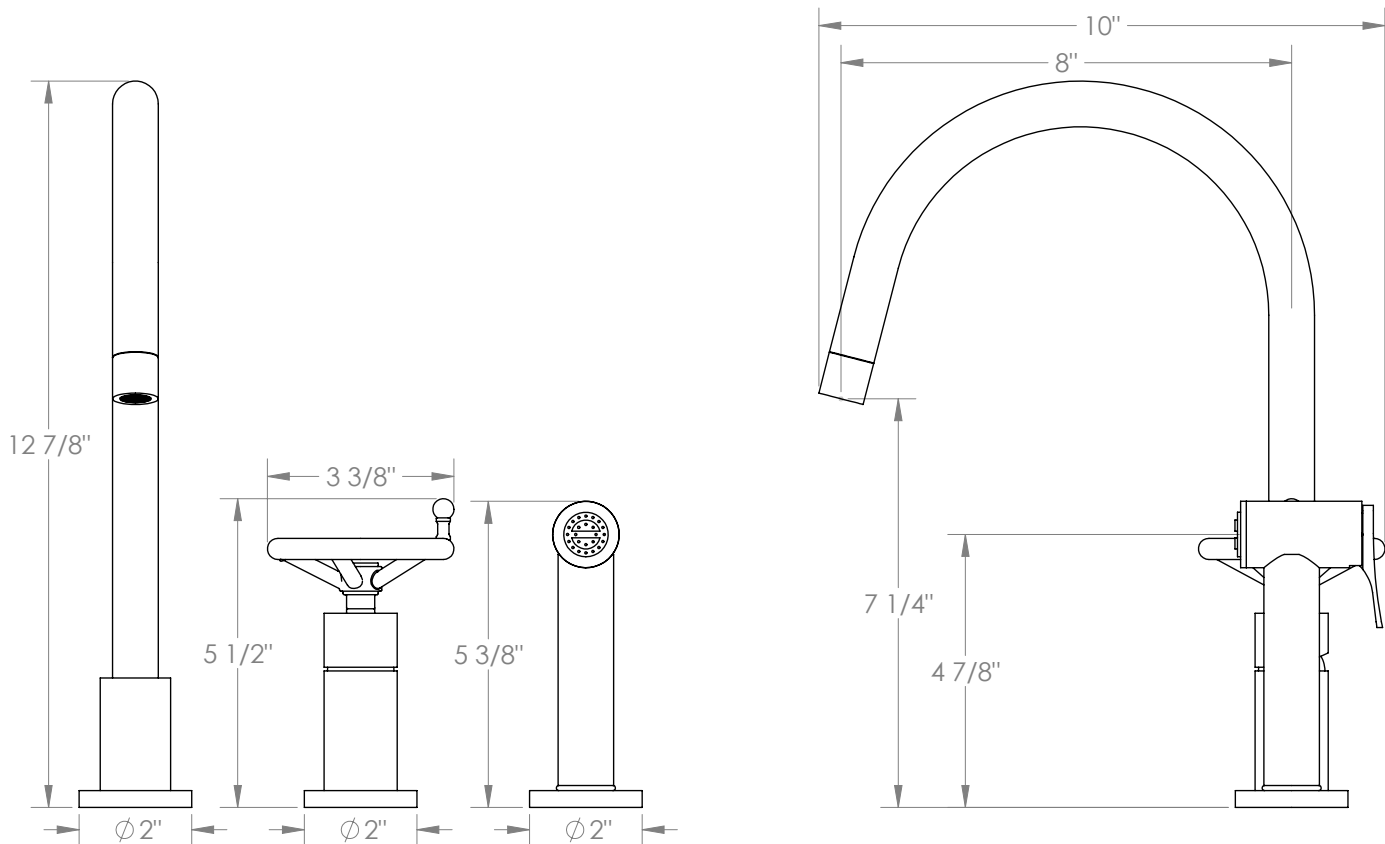

## Brooklyn

31-7.1.3GA-BKA1V

Deck Mounted, Single Handle, Gooseneck  
Faucet with Side Spray

- Side Spray Hose Length: 50" (Final Length May Vary)
- Fits Deck Up To 1-3/4" Thick
- Recommended Mounting Hole: 1-3/8"
- All Lead-Free Brass Construction
- Flow Rate: 1.75 GPM
- Ceramic Mixing Cartridge
- 360° Rotating Spout
- Professional Installation Required

Available in all finishes shown on the [Watermark Designs website](https://www.watermarkdesigns.com)

Meets the applicable requirements of ASME A112.18.1-2005/CSA B125.1-05, entitled "Plumbing Supply Fittings".