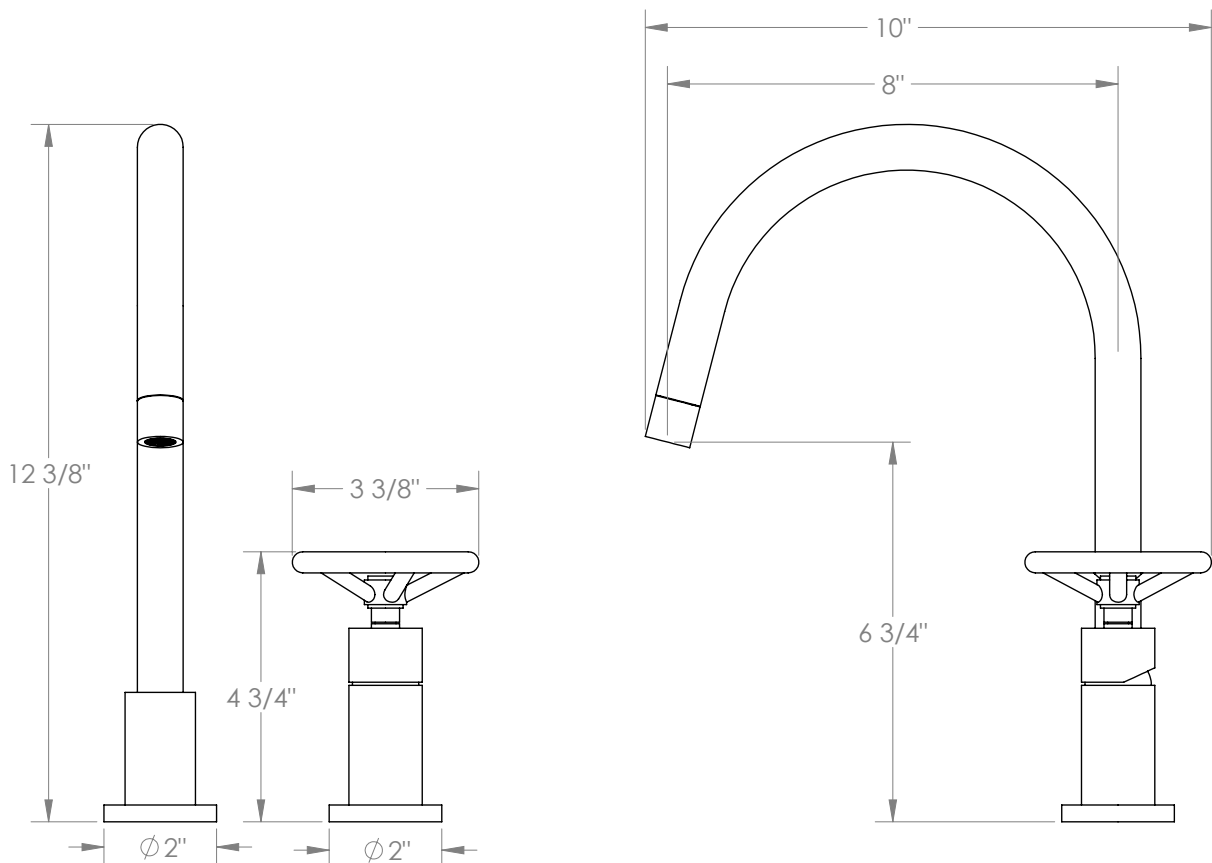

WATERMARK

BROOKLYN, NEW YORK

Brooklyn 31-7.1.3G-BKV Deck Mounted, Single Handle, Gooseneck Faucet

- Fits Deck Up To 3" Thick
- Recommended Mounting Hole: 1-3/8"
- All Lead-Free Brass Construction
- Flow Rate: 1.75 GPM
- Ceramic Mixing Cartridge
- 360° Rotating Spout
- Professional Installation Required

Available in all finishes shown on the [Watermark Designs website](#)

Meets the applicable requirements of ASME A112.18.1-2005/CSA B125.1-05, entitled "Plumbing Supply Fittings".

Watermark Designs reserves the right to make revisions without notice to produce specifications. All product dimensions are nominal.