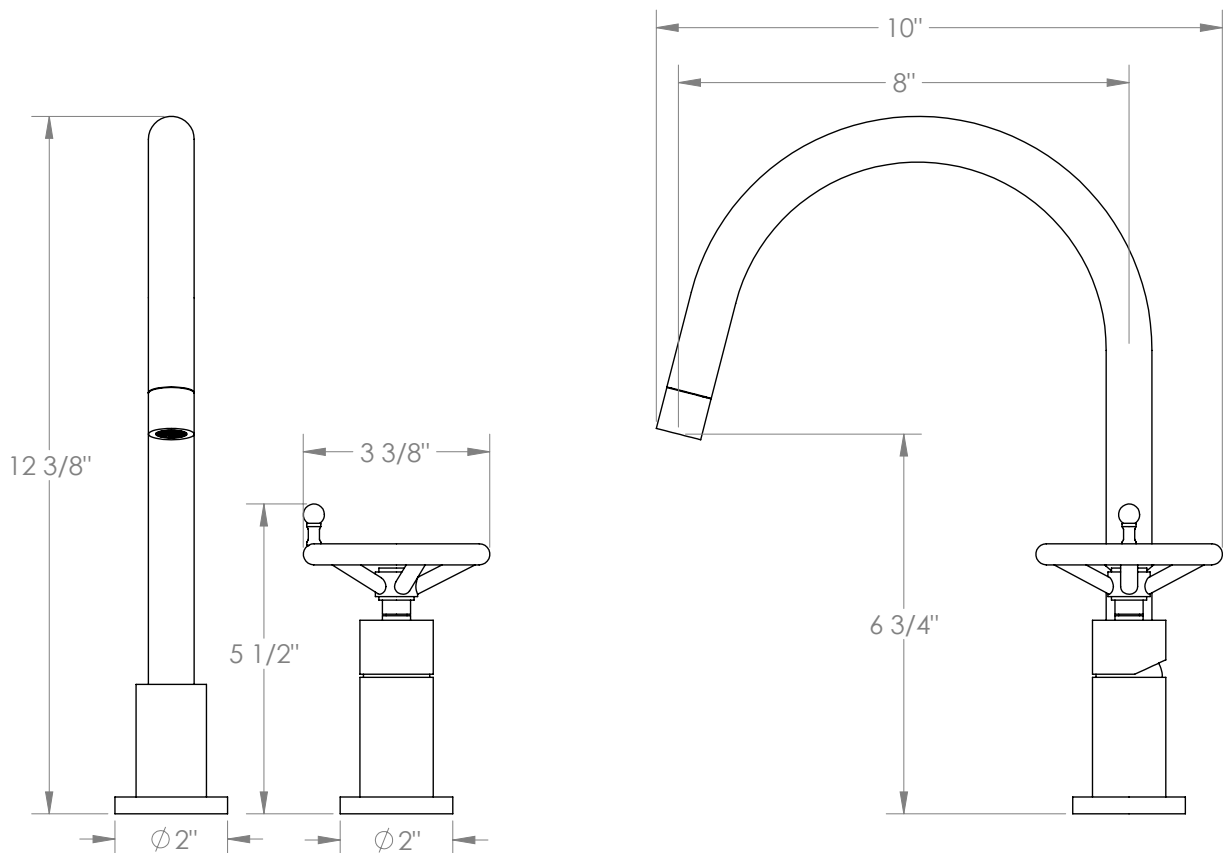

WATERMARK

BROOKLYN, NEW YORK

Brooklyn 31-7.1.3G-BKA1V

Deck Mounted, Single Handle, Gooseneck
Faucet

- Fits Deck Up To 3" Thick
- Recommended Mounting Hole: 1-3/8"
- All Lead-Free Brass Construction
- Flow Rate: 1.75 GPM
- Ceramic Mixing Cartridge
- 360° Rotating Spout
- Professional Installation Required

Available in all finishes shown on the [Watermark Designs website](#)

Meets the applicable requirements of ASME A112.18.1-2005/CSA B125.1-05, entitled "Plumbing Supply Fittings".

Watermark Designs reserves the right to make revisions without notice to produce specifications. All product dimensions are nominal.