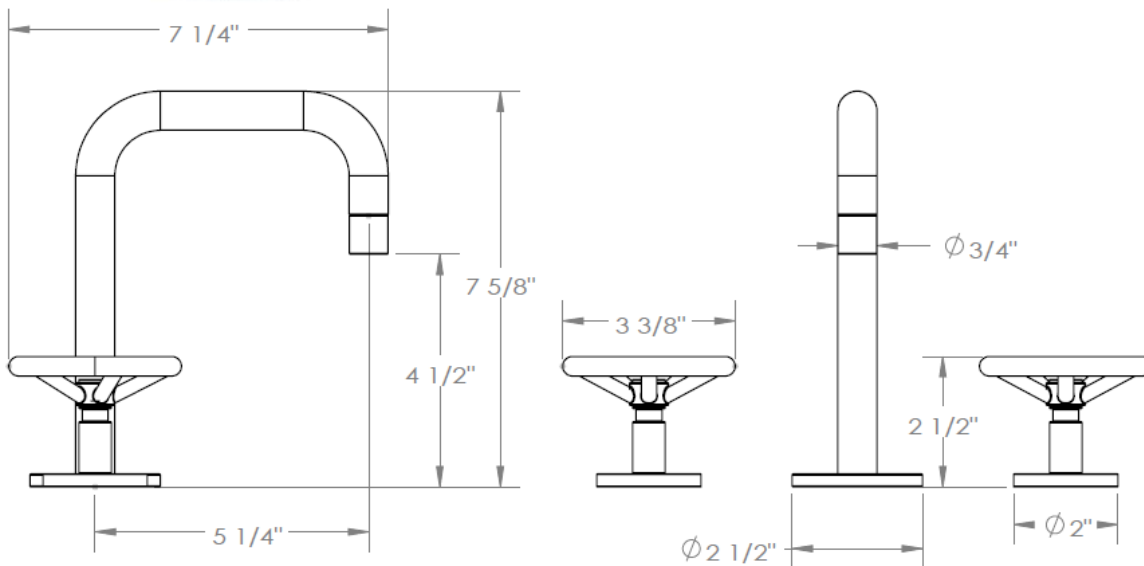

31-2.1-BK

Widespread Lavatory Faucet - High Arc Spout
Includes MPU5 Soft Touch Pop-up

Meets the applicable requirements of ASME A112.18.1-2005/CSA B125.1-05, entitled "Plumbing Supply Fittings"

WATERMARK DESIGNS 11/4/2014