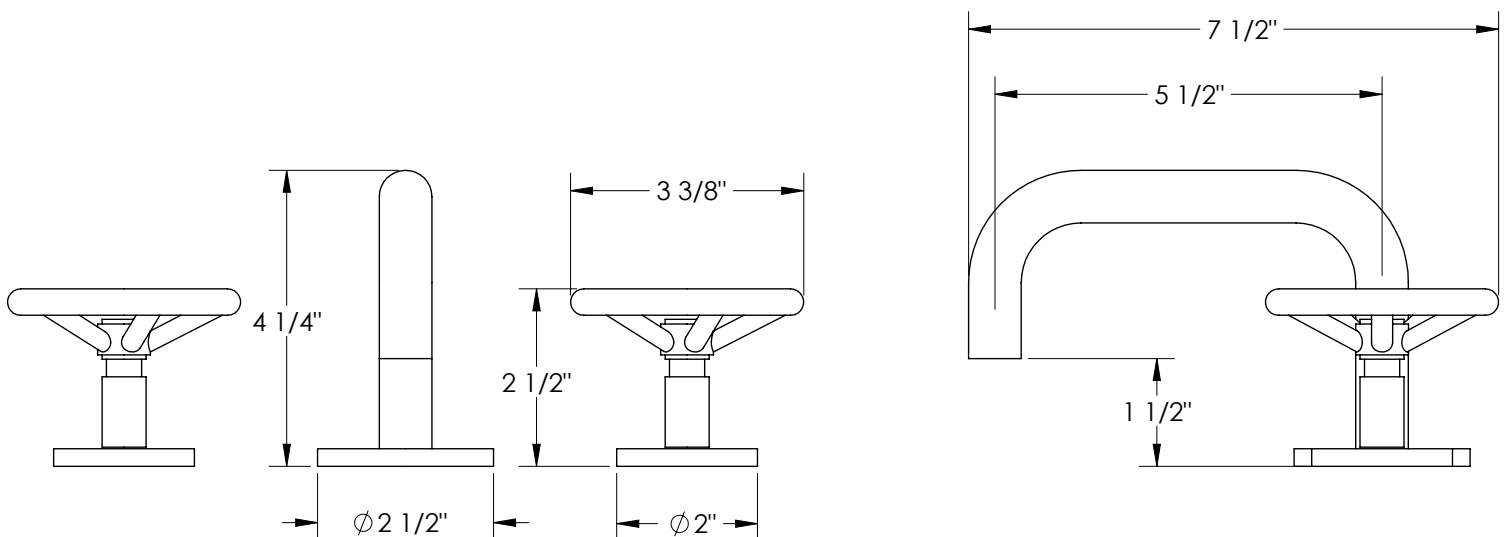

WATERMARK

BROOKLYN, NEW YORK

Brooklyn
31-2-BK

Deck Mounted 3 Hole Lavatory Set

- Includes MPU5 Soft-Touch Drain
- Fits Deck Up To 2-3/8" Thick
- Recommended Mounting Hole: 1-3/8"
- Lead-Free Brass Construction
- Flow Rate: 1.2 GPM
- Fluehs Ceramic Valves
- Professional Installation Required

Available in all finishes shown on the [Watermark Designs website](#)

Meets the applicable requirements of ASME A112.18.1/CSA B125.1, entitled "Plumbing Supply Fittings".

Watermark Designs reserves the right to make revisions without notice to product specifications. All product dimensions are nominal.