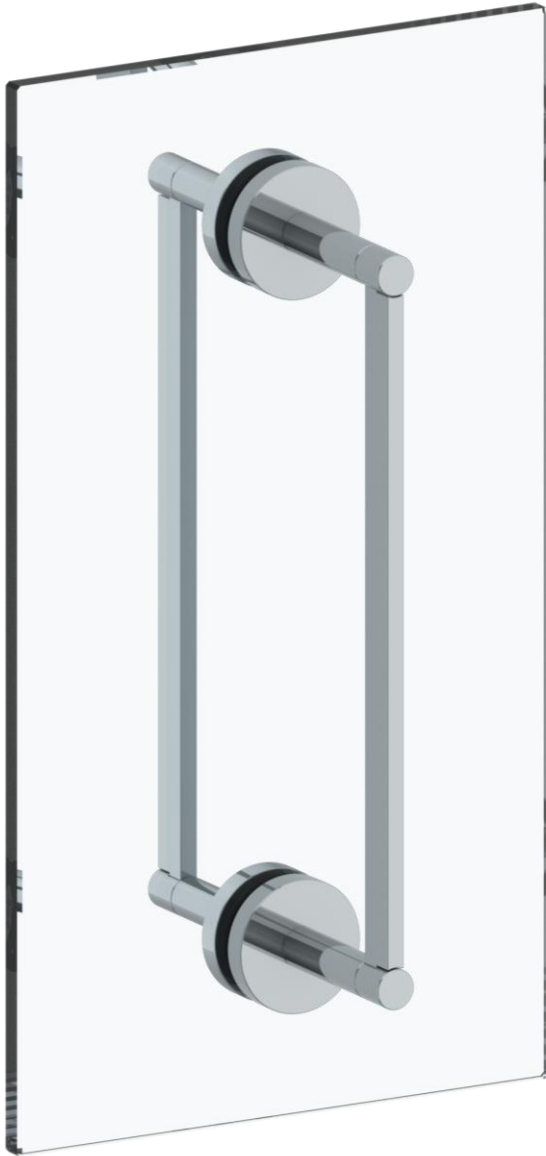

31-0.1- _DDP

Glass Mounted Double Shower Door Pull
For use with 1/2" thick glass with Ø1/2" holes
Brooklyn Collection

MODEL NO.	DIMENSION OF L
31-0.1-6DDP	6"
31-0.1-12DDP	12"
31-0.1-18DDP	18"
31-0.1A-DDP	24"