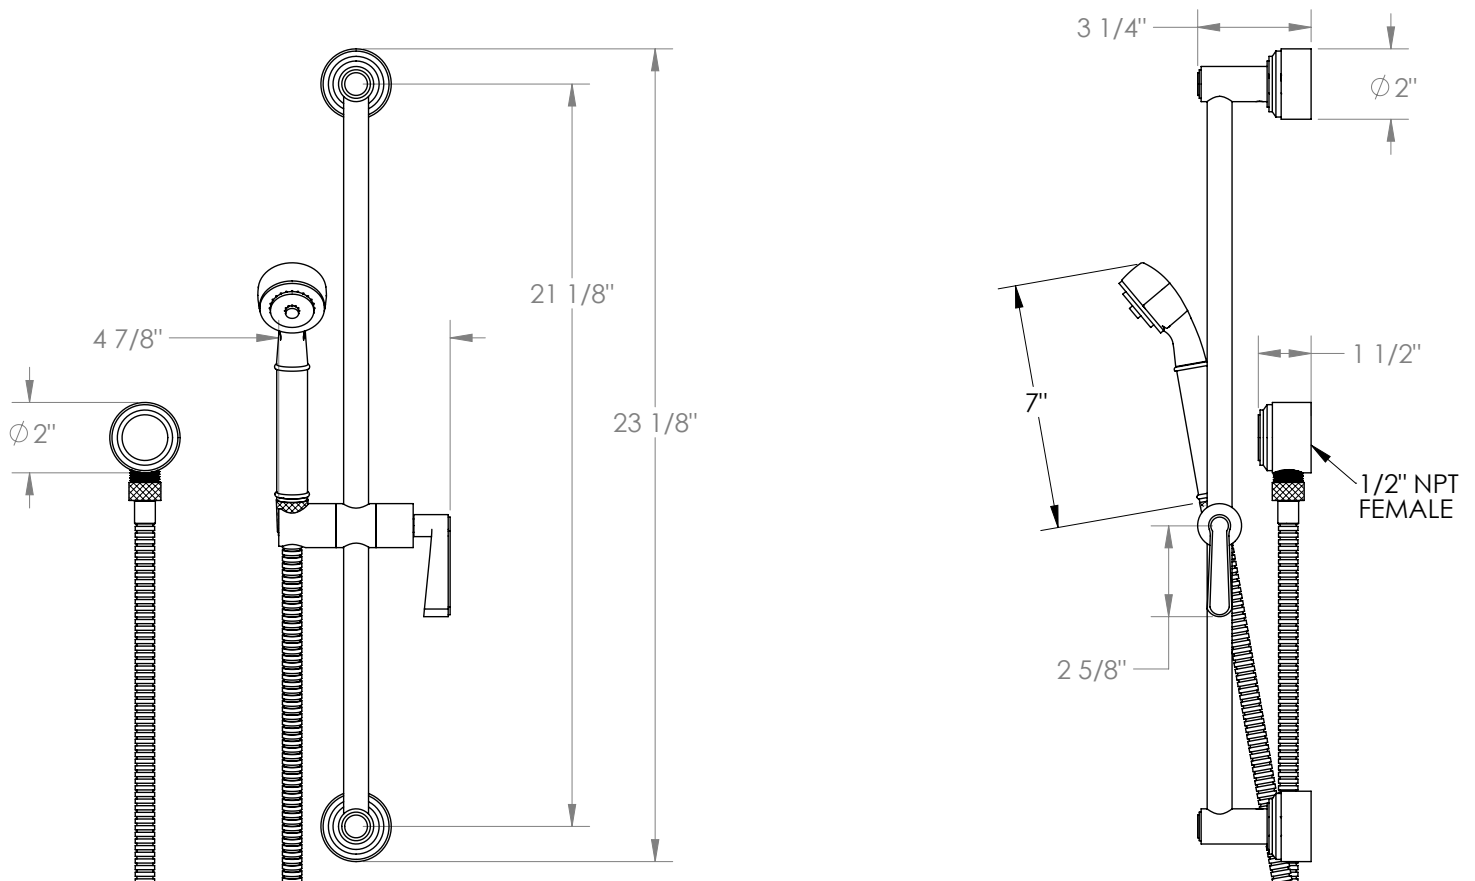

WATERMARK

BROOKLYN, NEW YORK

Anika

30-HSPB1-TR24

Positioning Bar Shower Kit with Hand Shower

- Handshower Flow Rate: 1.75 GPM
- Slide bar features an adjustable shower holder that can be set along length of bar and can be set at angle up to 45°
- Hose Length: 69"
- Includes two backflow preventers- one in the hand shower and one in the wall elbow

Includes The Following Components:

- Shower Positioning Bar: 30-6524
- Hand Shower: SH-S1000B2
- Wall Elbow: ELB-TR01
- Shower Hose: DS-4079

Available in all finishes shown on the [Watermark Designs website](https://www.watermark-designs.com)

Meets the applicable requirements of ASME A112.18.1-2005/CSA B125.1-05, entitled "Plumbing Supply Fittings".

Watermark Designs reserves the right to make revisions without notice to produce specifications. All product dimensions are nominal.