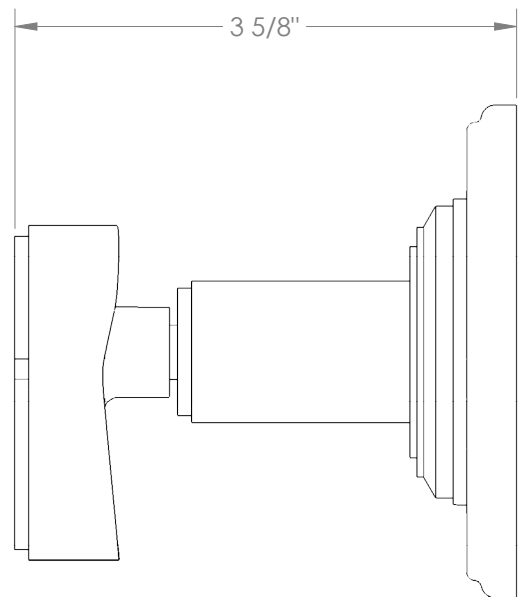

WATERMARK

BROOKLYN, NEW YORK

Transitional 29-WTRTP-TR15

Wall Mounted Trim with Faceplate

- For use with the: SS-TS200-C, SS-TS200-H, SS-TS150-C, SS-TS150-H, SS-WD2, SS-WD3, SS-VCWD2, or SS-VCWD3 concealed rough
- Professional Installation Required

Available in all finishes shown on the [Watermark Designs website](#)

Meets the applicable requirements of ASME A112.18.1-2005/CSA B125.1-05, entitled "Plumbing Supply Fittings".

Watermark Designs reserves the right to make revisions without notice to produce specifications. All product dimensions are nominal.