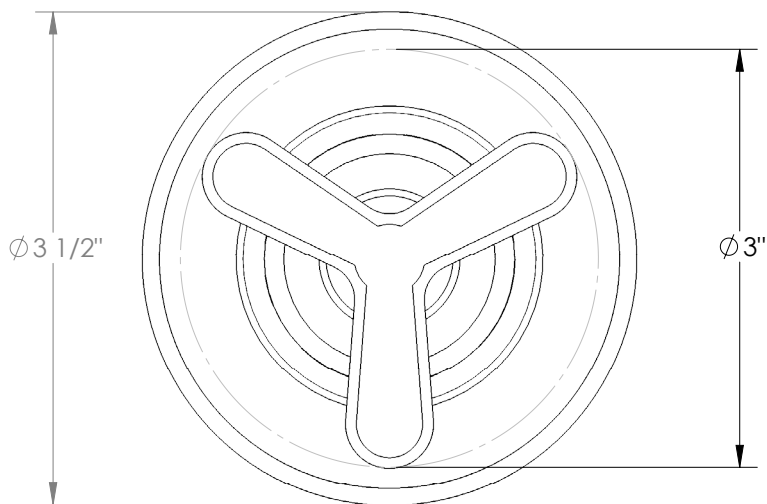

WATERMARK

BROOKLYN, NEW YORK

Transitional 29-WTRTP-TR15

Wall Mounted Trim with Faceplate

- For use with the: SS-TS200-C, SS-TS200-H, SS-TS150-C, SS-TS150-H, SS-WD2, SS-WD3, SS-VCWD2, or SS-VCWD3 concealed rough
- Professional Installation Required

Available in all finishes shown on the [Watermark Designs website](#)

Meets the applicable requirements of ASME A112.18.1-2005/CSA B125.1-05, entitled "Plumbing Supply Fittings".

Watermark Designs reserves the right to make revisions without notice to produce specifications. All product dimensions are nominal.