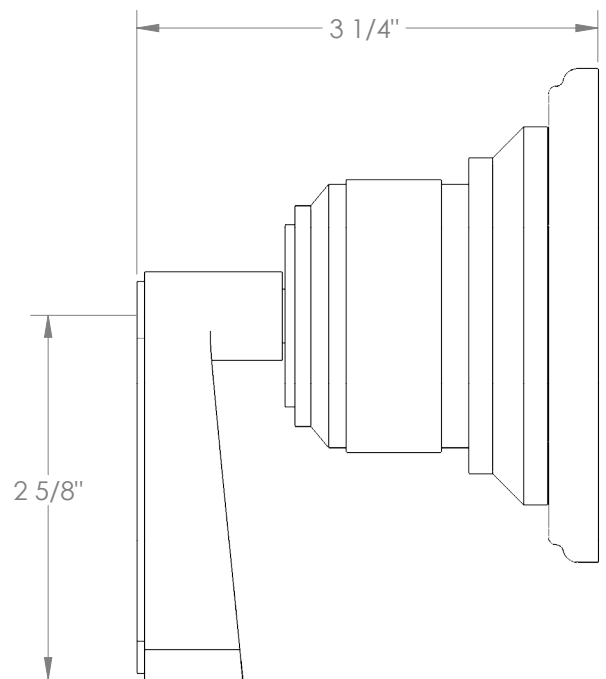

WATERMARK

BROOKLYN, NEW YORK

Transitional 29-WTRTP-TR14

Wall Mounted Trim with Faceplate

- For use with the: SS-TS200-C, SS-TS200-H, SS-TS150-C, SS-TS150-H, SS-WD2, SS-WD3, SS-VCWD2, or SS-VCWD3 concealed rough
- Professional Installation Required

Available in all finishes shown on the [Watermark Designs website](#)

Meets the applicable requirements of ASME A112.18.1-2005/CSA B125.1-05, entitled "Plumbing Supply Fittings".

Watermark Designs reserves the right to make revisions without notice to produce specifications. All product dimensions are nominal.