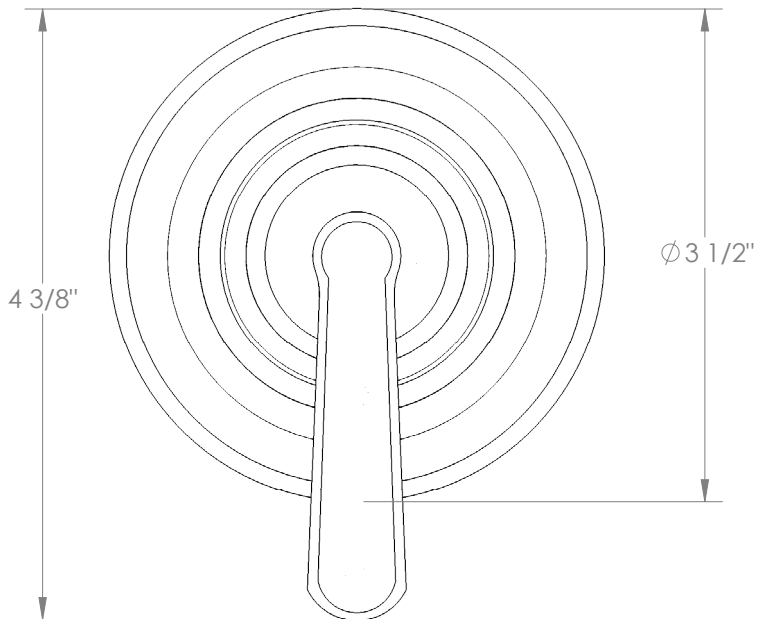

WATERMARK

BROOKLYN, NEW YORK

Transitional 29-WTRTP-TR14

Wall Mounted Trim with Faceplate

- For use with the: SS-TS200-C, SS-TS200-H, SS-TS150-C, SS-TS150-H, SS-WD2, SS-WD3, SS-VCWD2, or SS-VCWD3 concealed rough
- Professional Installation Required

Available in all finishes shown on the [Watermark Designs website](#)

Meets the applicable requirements of ASME A112.18.1-2005/CSA B125.1-05, entitled "Plumbing Supply Fittings".

Watermark Designs reserves the right to make revisions without notice to produce specifications. All product dimensions are nominal.