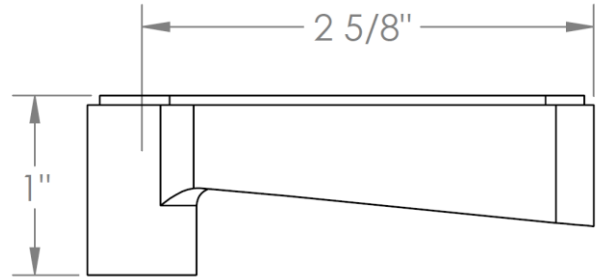

**29-MAS5-\_\_**  
Toilet Angle Stop Kit  
1/2" Compression x 3/8" OD Compression

HANDLE TRIM OPTIONS

TR14 - BEEKMAN

TR15 - GOTHAM