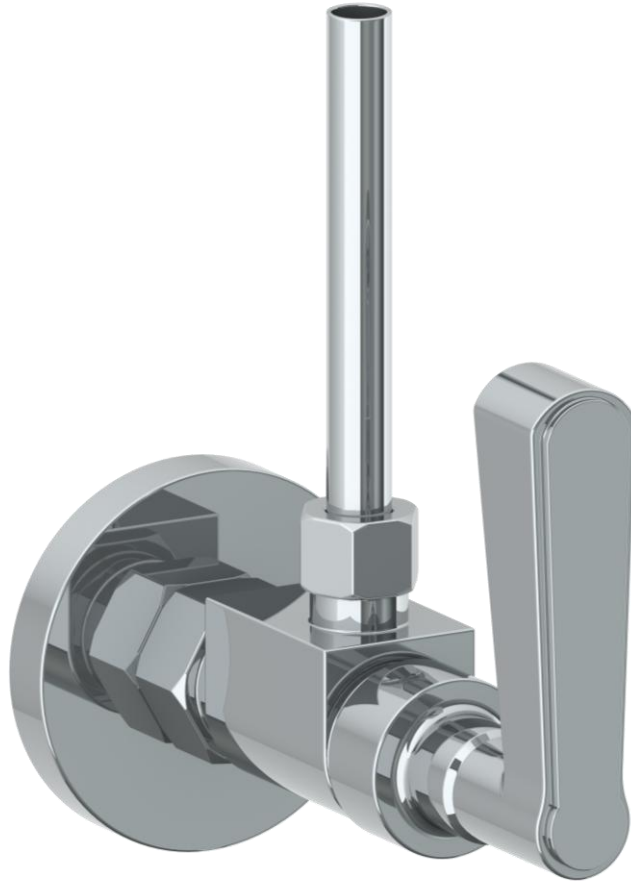

**29-MAS5-\_\_**  
Toilet Angle Stop Kit  
1/2" Compression x 3/8" OD Compression

HANDLE TRIM OPTIONS

TR14 - BEEKMAN

TR15 - GOTHAM