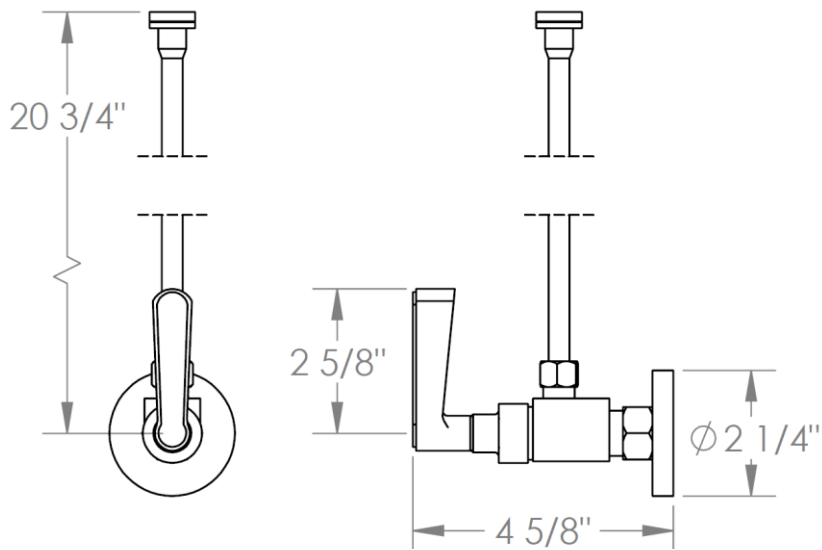

**29-MAS5-\_\_**  
Toilet Angle Stop Kit  
1/2" Compression x 3/8" OD Compression

HANDLE TRIM OPTIONS

TR14 - BEEKMAN

TR15 - GOTHAM