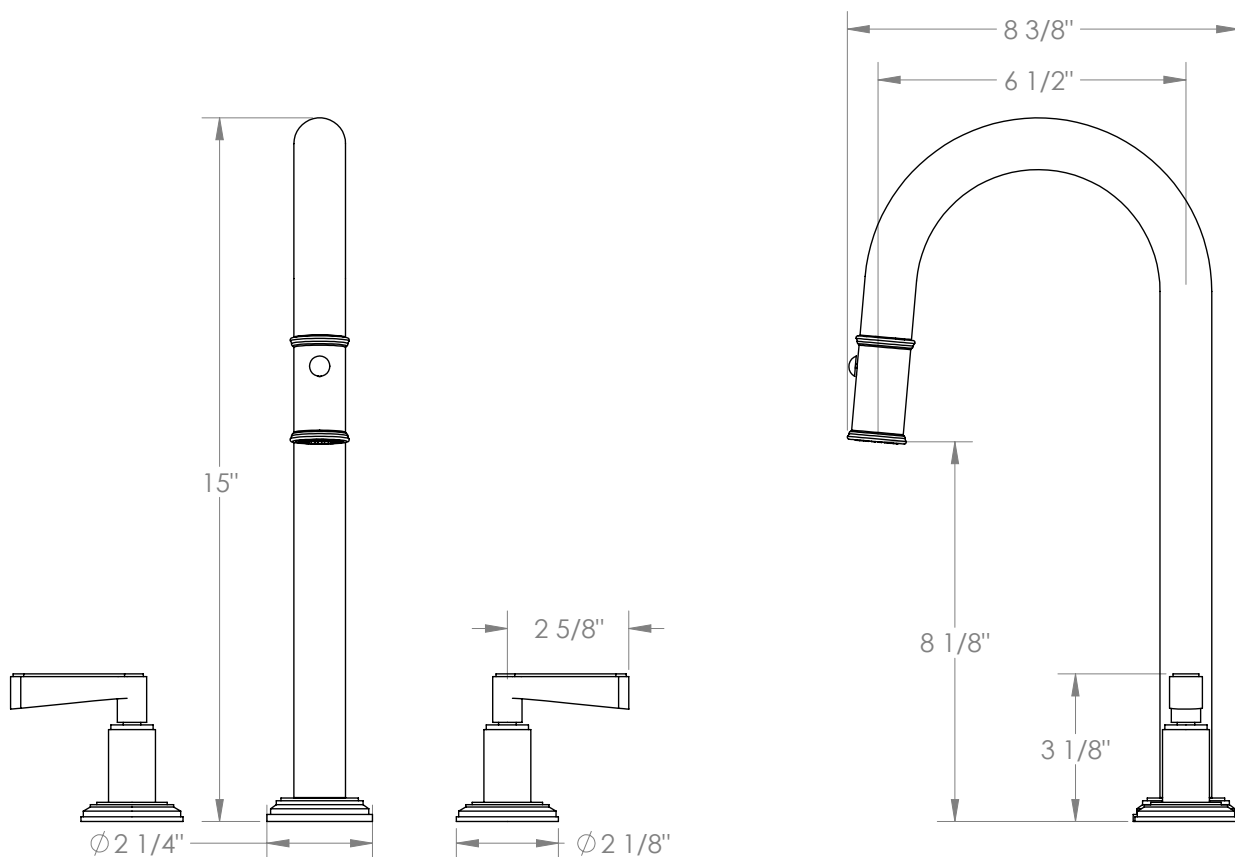

WATERMARK

BROOKLYN, NEW YORK

Transitional 29-9PG4-TR24

Deck Mounted, Two Handle, Gooseneck Kitchen
Prep Faucet with Pull Down Spray

- Pullout Hose Length: 14-16" (Final Length May Vary Depending on Spout Type)
- Fits Deck Up To 2-1/2" Thick
- Recommended Mounting Hole: 1-3/8"
- All Lead-Free Brass Construction
- Flow Rate: 1.75 GPM
- 1/4 Turn Ceramic Cartridge
- 2 Flow Patterns, Aerated and Spray, Controlled By One Button
- 360° Rotating Spout with Magnetic Docking for Spray
- Professional Installation Required

Available in all finishes shown on the [Watermark Designs website](#)

Meets the applicable requirements of ASME A112.18.1-2005/CSA B125.1-05, entitled "Plumbing Supply Fittings".

Watermark Designs reserves the right to make revisions without notice to produce specifications. All product dimensions are nominal.