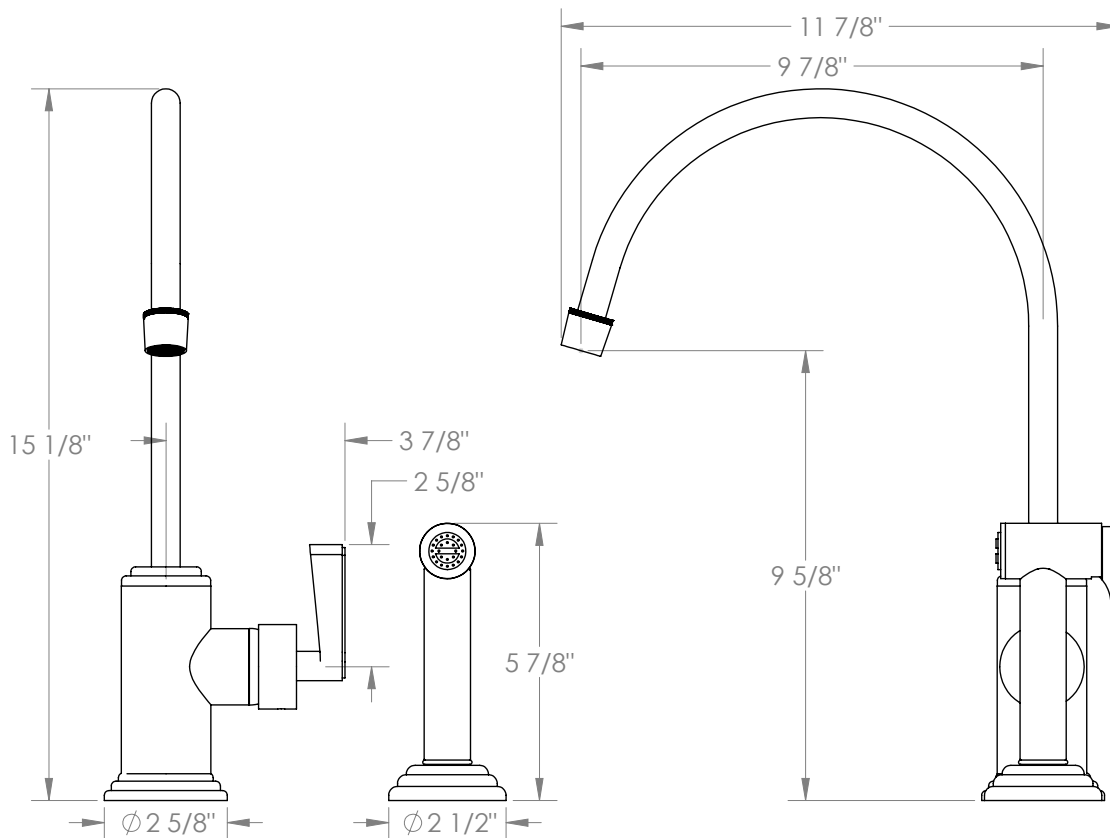

WATERMARK

BROOKLYN, NEW YORK

Transitional 29-7.4EG-TR24

Deck Mounted, Extended Gooseneck, Monoblock
Kitchen Faucet with Side Spray

- Side Spray Hose Length: 50" (Final Length May Vary)
- Fits Deck Up To 1-1/2" Thick
- Recommended Mounting Hole: 1-3/8"
- All Lead-Free Brass Construction
- Flow Rate: 1.75 GPM
- Ceramic Mixing Cartridge
- 360° Rotating Spout
- Professional Installation Required

Available in all finishes shown on the [Watermark Designs website](https://www.watermark-designs.com)

Meets the applicable requirements of ASME A112.18.1-2005/CSA B125.1-05, entitled "Plumbing Supply Fittings".

Watermark Designs reserves the right to make revisions without notice to produce specifications. All product dimensions are nominal.

09/2023

350 Dewitt Ave. Brooklyn, NY 11207 USA | T: 1 718 257 2800 | F: 1 718 257 2144 | customerservice@watermark-designs.com