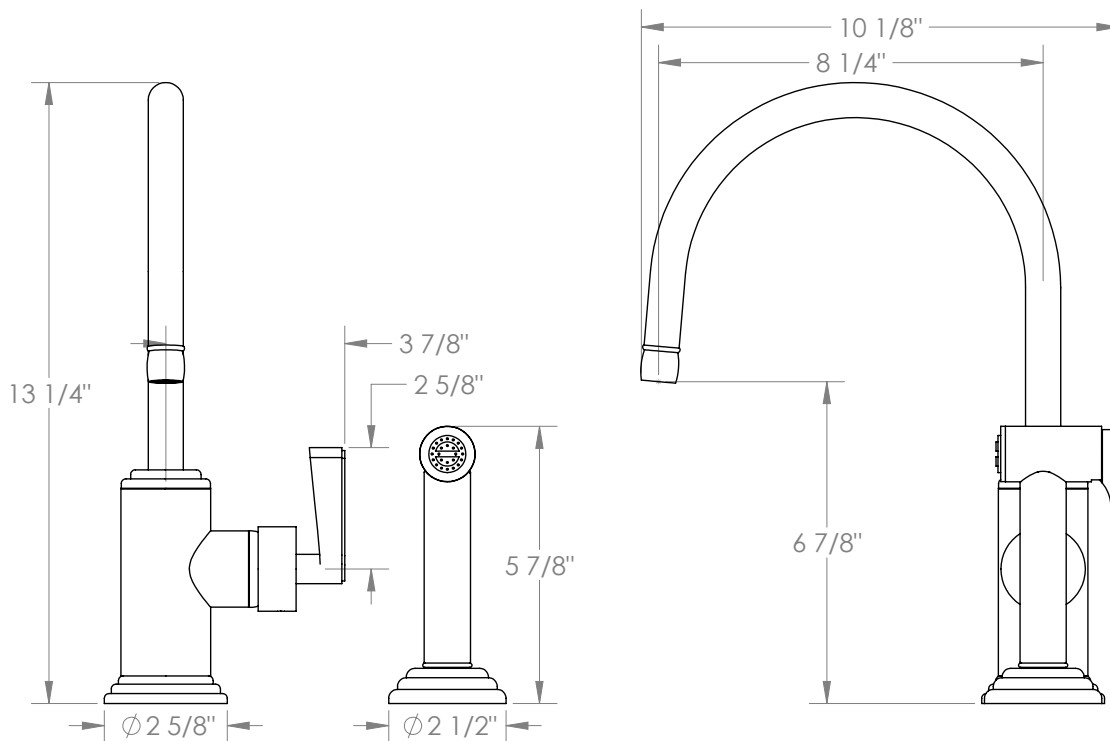

WATERMARK

BROOKLYN, NEW YORK

Transitional 29-7.4-TR24

Deck Mounted, Monoblock Kitchen Faucet with
Side Spray

- Side Spray Hose Length: 50" (Final Length May Vary)
- Fits Deck Up To 1-1/2" Thick
- Recommended Mounting Hole: 1-3/8"
- All Lead-Free Brass Construction
- Flow Rate: 1.75 GPM
- Ceramic Mixing Cartridge
- 360° Rotating Spout
- Professional Installation Required

Available in all finishes shown on the [Watermark Designs website](https://www.watermarkdesigns.com)

Meets the applicable requirements of ASME A112.18.1-2005/CSA B125.1-05, entitled "Plumbing Supply Fittings".

Watermark Designs reserves the right to make revisions without notice to produce specifications. All product dimensions are nominal.

09/2023

350 Dewitt Ave. Brooklyn, NY 11207 USA | T: 1 718 257 2800 | F: 1 718 257 2144 | customerservice@watermark-designs.com