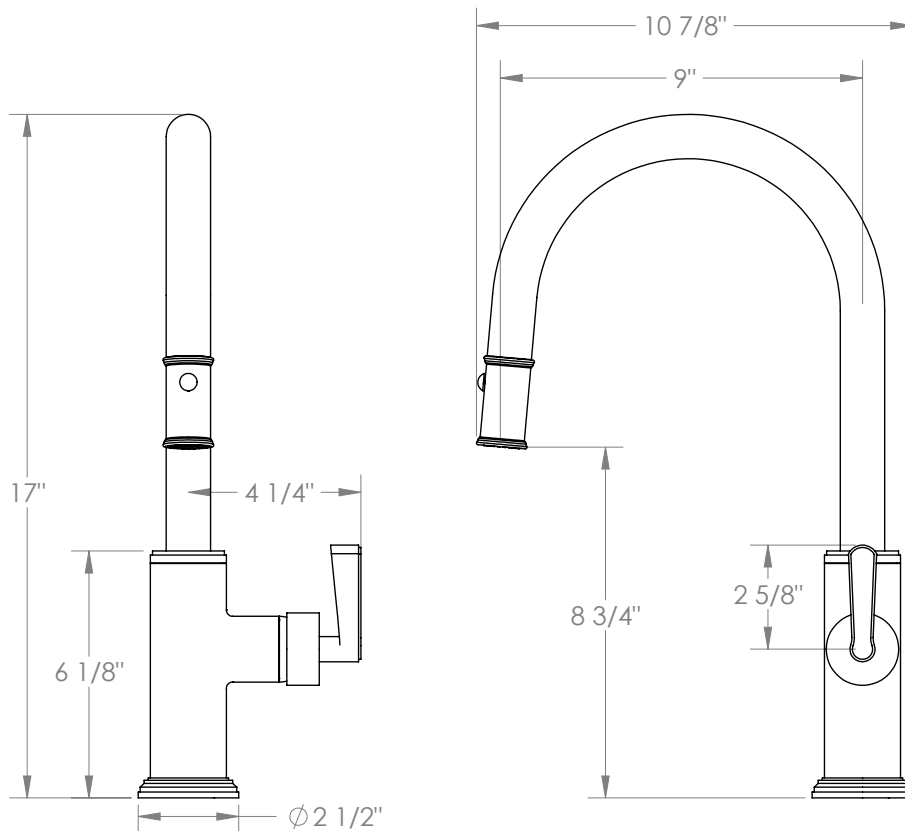

WATERMARK

BROOKLYN, NEW YORK

Transitional 29-7.3PG4-TR24

Deck Mounted, Gooseneck, Monoblock Kitchen
Faucet with Pull Down Spray - Low Spout

- Pullout Hose Length: 14-16" (Final Length May Vary Depending on Spout Type)
- Fits Deck Up To 1-1/2" Thick
- Recommended Mounting Hole: 1-3/8"
- All Lead-Free Brass Construction
- Flow Rate: 1.75 GPM
- Ceramic Mixing Cartridge
- 2 Flow Patterns, Aerated and Spray, Controlled By One Button
- 360° Rotating Spout with Magnetic Docking for Spray
- Professional Installation Required

Available in all finishes shown on the [Watermark Designs website](https://www.watermark-designs.com)

Meets the applicable requirements of ASME A112.18.1-2005/CSA B125.1-05, entitled "Plumbing Supply Fittings".

Watermark Designs reserves the right to make revisions without notice to produce specifications. All product dimensions are nominal.

09/2023

350 Dewitt Ave. Brooklyn, NY 11207 USA | T: 1 718 257 2800 | F: 1 718 257 2144 | customerservice@watermark-designs.com