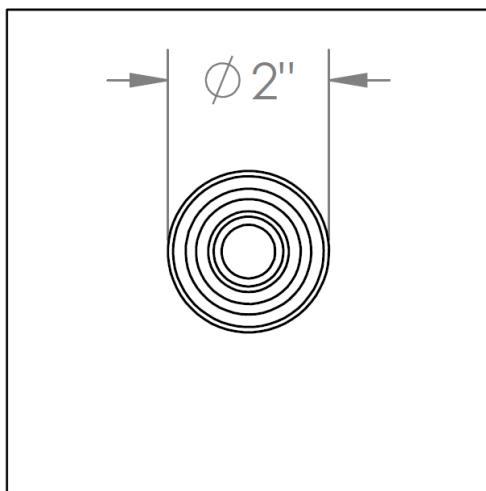

**29-0.5DDP**

Glass Mounted Double Shower Door Knob/Hook  
For use with 1/2" thick glass with  $\text{Ø}1/2"$  holes  
Transitional Collection

**WATERMARK DESIGNS 1/22/2019**

350 Dewitt Ave Brooklyn NY 11207 USA T 718 257 2800 F 718 257 2144 info@watermark-designs.com