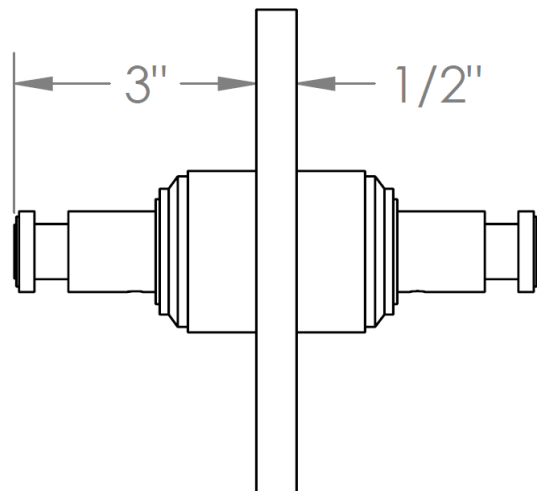

**29-0.5DDP**

Glass Mounted Double Shower Door Knob/Hook  
For use with 1/2" thick glass with  $\text{Ø}1/2"$  holes  
Transitional Collection

**WATERMARK DESIGNS 1/22/2019**

350 Dewitt Ave Brooklyn NY 11207 USA T 718 257 2800 F 718 257 2144 info@watermark-designs.com