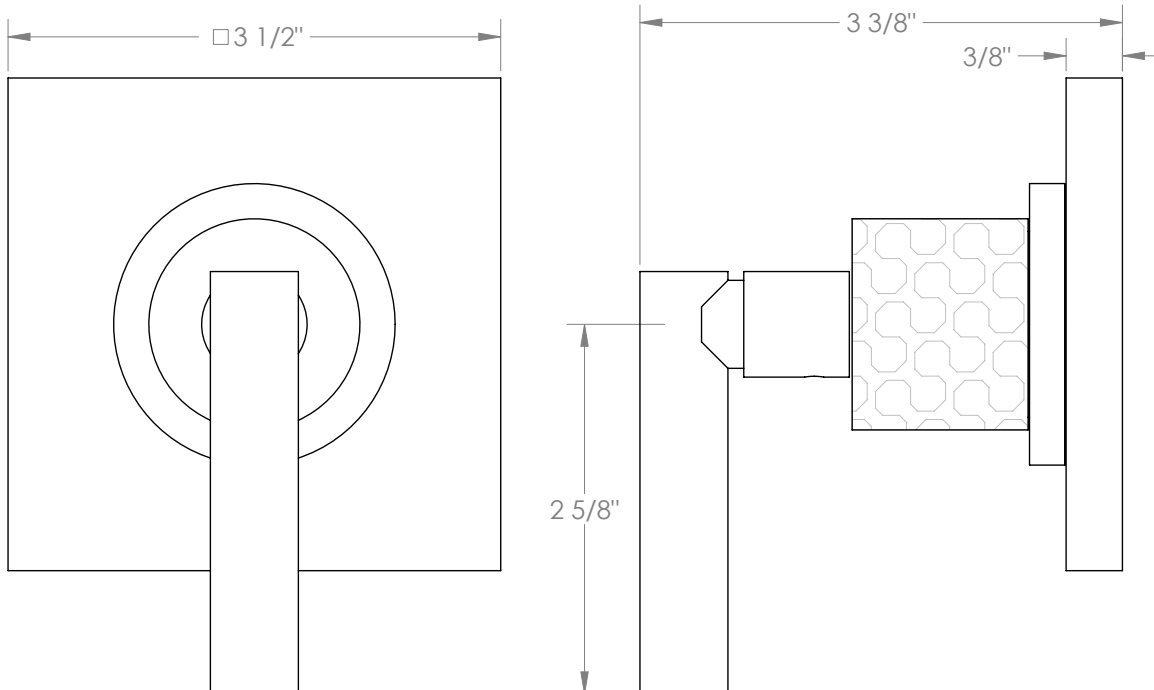

## Sense 27-WTRTP-CL14

Wall Mounted Trim with Faceplate

- For use with the: SS-TS200-C, SS-TS200-H, SS-TS150-C, SS-TS150-H, SS-WD2, SS-WD3, SS-VCWD2, or SS-VCWD3 concealed rough
- Professional Installation Required

Available in all finishes shown on the [Watermark Designs website](#)

Meets the applicable requirements of ASME A112.18.1-2005/CSA B125.1-05, entitled "Plumbing Supply Fittings".

Watermark Designs reserves the right to make revisions without notice to produce specifications. All product dimensions are nominal.