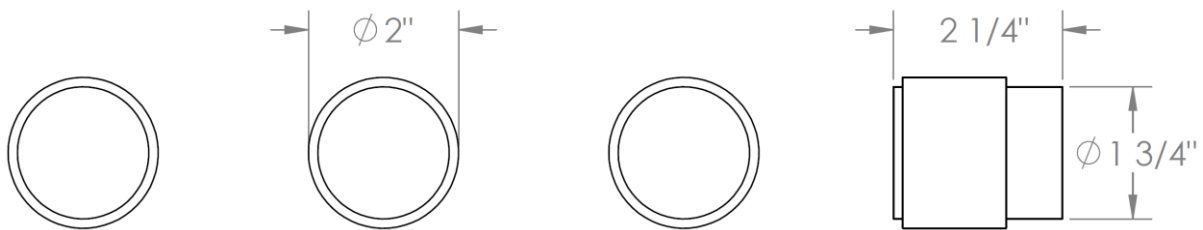

27-WTR3-CL16

Wall Mounted 3-Valve Shower Trim
Includes Alignment Kit
Requires SS-503 concealed rough

WATERMARK DESIGNS 12/14/2018

350 Dewitt Ave Brooklyn NY 11207 USA T 718 257 2800 F 718 257 2144 info@watermark-designs.com