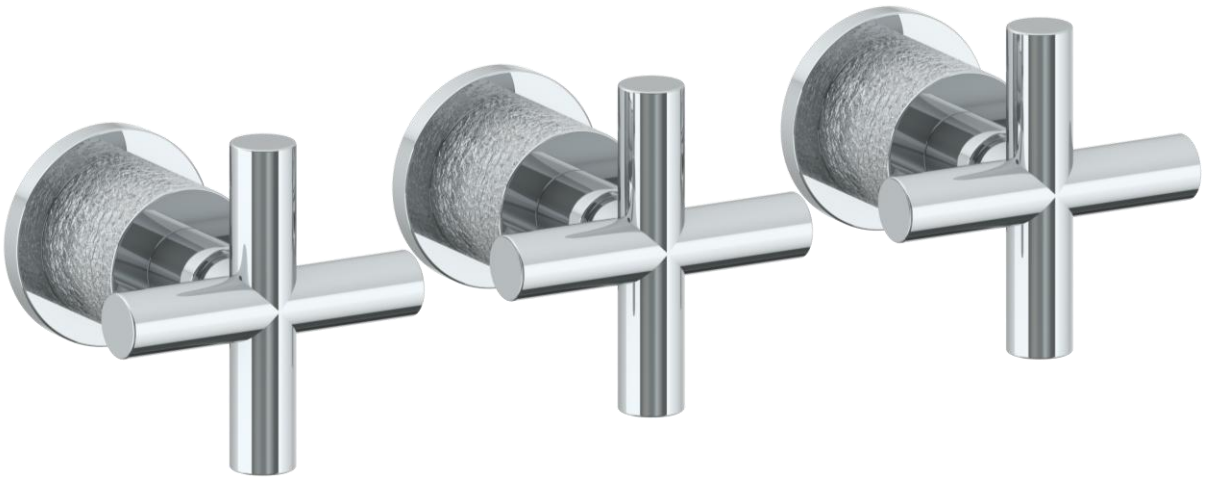

**27-WTR3-CL15**

Wall Mounted 3-Valve Shower Trim  
Includes Alignment Kit  
Requires SS-503 concealed rough

**WATERMARK DESIGNS 12/14/2018**

350 Dewitt Ave Brooklyn NY 11207 USA T 718 257 2800 F 718 257 2144 info@watermark-designs.com