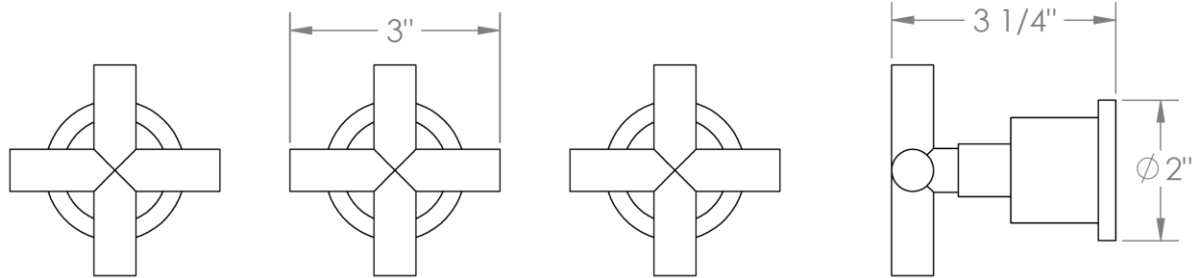

**27-WTR3-CL15**

Wall Mounted 3-Valve Shower Trim  
Includes Alignment Kit  
Requires SS-503 concealed rough

**WATERMARK DESIGNS 12/14/2018**

350 Dewitt Ave Brooklyn NY 11207 USA T 718 257 2800 F 718 257 2144 info@watermark-designs.com