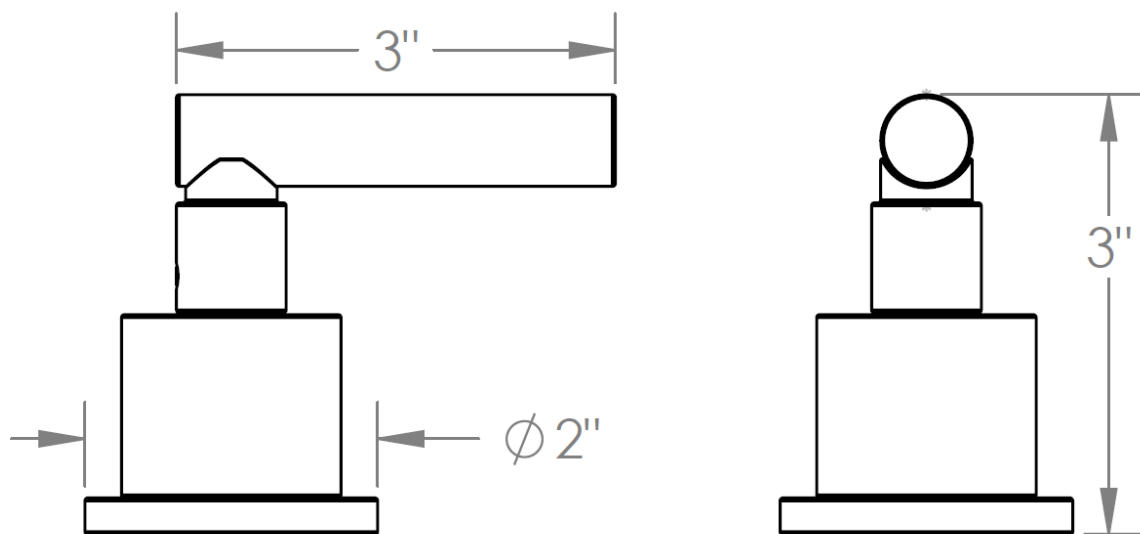

**27-WTR-CL14**

Wall Mounted Trim with Alignment Kit

For use with SS-TS200-C, SS-TS200-H, SS-TS150-C, SS-TS150-H, SS-WD2, SS-WD3, SS-VCWD2 or SS-VCWD3 concealed rough

**WATERMARK** DESIGNS 5/25/2018