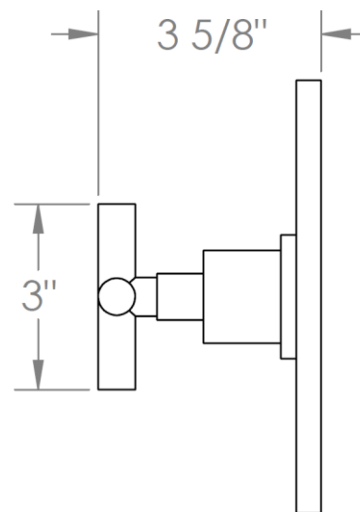

**27-P80-CL15**

Trim Kit Only for Pressure Balance Valve  
Requires SS-PB75 concealed rough

**WATERMARK DESIGNS 12/17/2018**