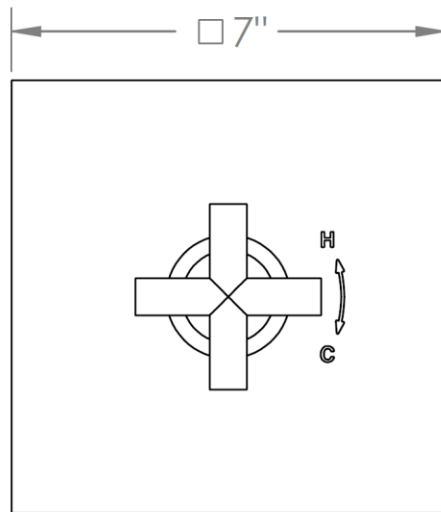

**27-P80-CL15**

Trim Kit Only for Pressure Balance Valve  
Requires SS-PB75 concealed rough

**WATERMARK DESIGNS 12/17/2018**