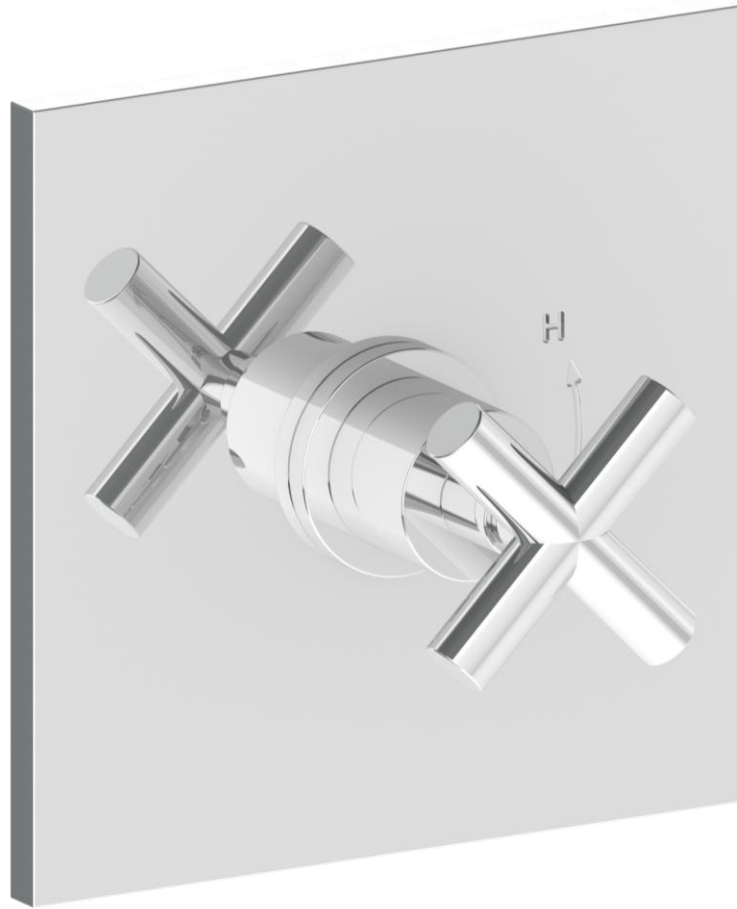

**27-P80-CL15**

Trim Kit Only for Pressure Balance Valve  
Requires SS-PB75 concealed rough

**WATERMARK DESIGNS 12/17/2018**