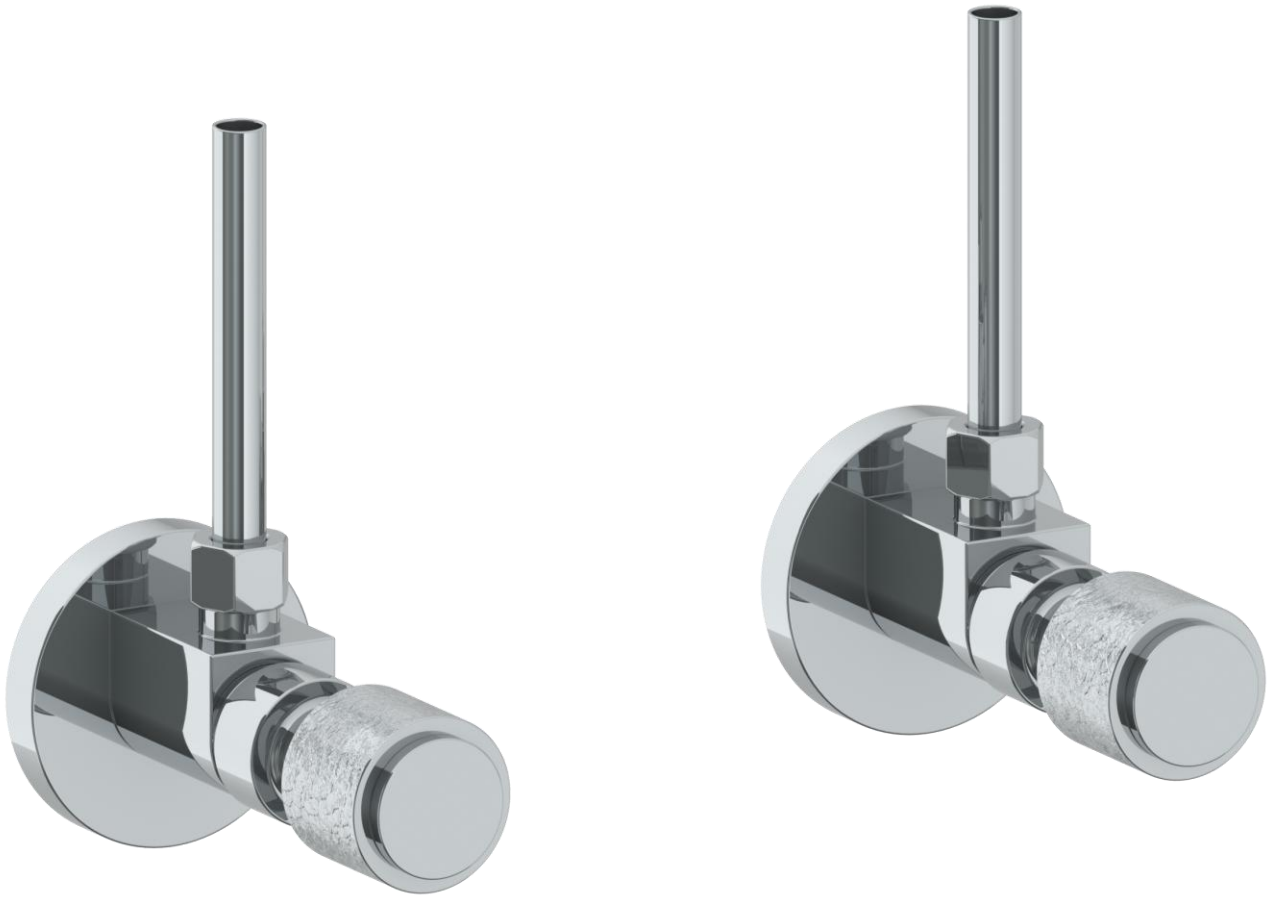

27-MAS2-CL16

Lavatory Angle Stop Kit

1/2" IPS x 3/8" OD Compression

WATERMARK DESIGNS 1/31/2019

350 Dewitt Ave Brooklyn NY 11207 USA T 718 257 2800 F 718 257 2144 info@watermark-designs.com