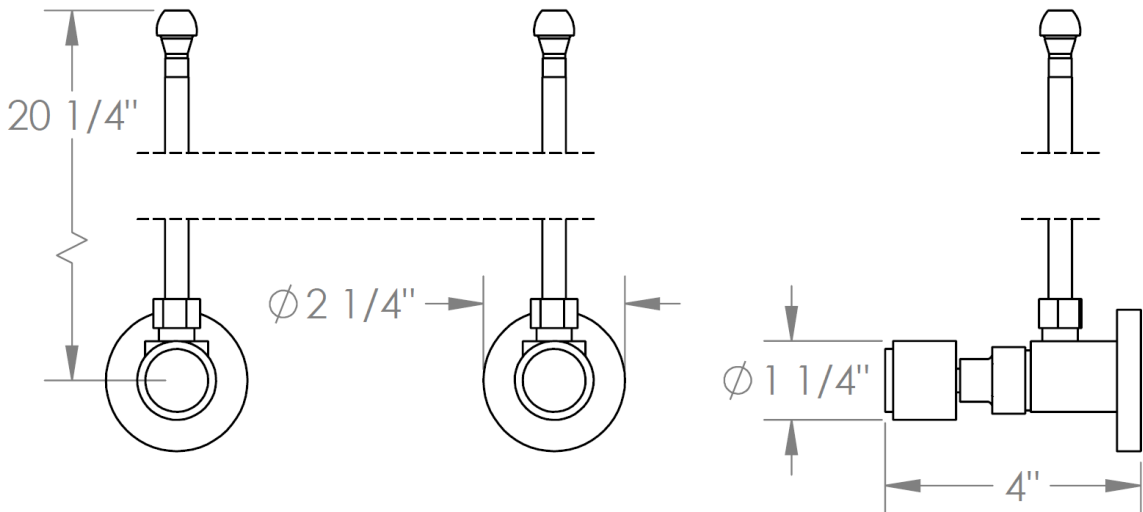

27-MAS2-CL16

Lavatory Angle Stop Kit

1/2" IPS x 3/8" OD Compression

WATERMARK DESIGNS 1/31/2019

350 Dewitt Ave Brooklyn NY 11207 USA T 718 257 2800 F 718 257 2144 info@watermark-designs.com