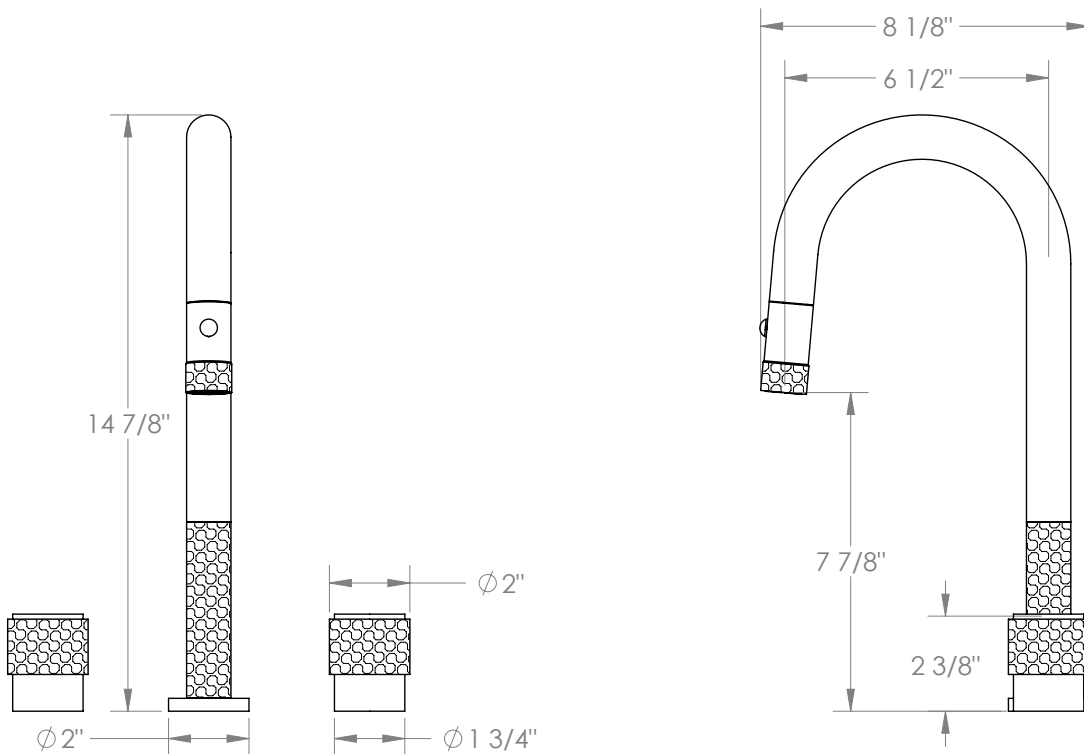

WATERMARK

BROOKLYN, NEW YORK

Sense 27-9PG4-CL16

Deck Mounted, Two Handle, Gooseneck Kitchen
Prep Faucet with Pull Down Spray

- Pullout Hose Length: 14-16" (Final Length May Vary Depending on Spout Type)
- Fits Deck Up To 2-1/2" Thick
- Recommended Mounting Hole: 1-3/8"
- All Lead-Free Brass Construction
- Flow Rate: 1.75 GPM
- 1/4 Turn Ceramic Cartridge
- 2 Flow Patterns, Aerated and Spray, Controlled By One Button
- 360° Rotating Spout with Magnetic Docking for Spray
- Professional Installation Required

Available in all finishes shown on the [Watermark Designs website](#)

Meets the applicable requirements of ASME A112.18.1-2005/CSA B125.1-05, entitled "Plumbing Supply Fittings".

Watermark Designs reserves the right to make revisions without notice to produce specifications. All product dimensions are nominal.