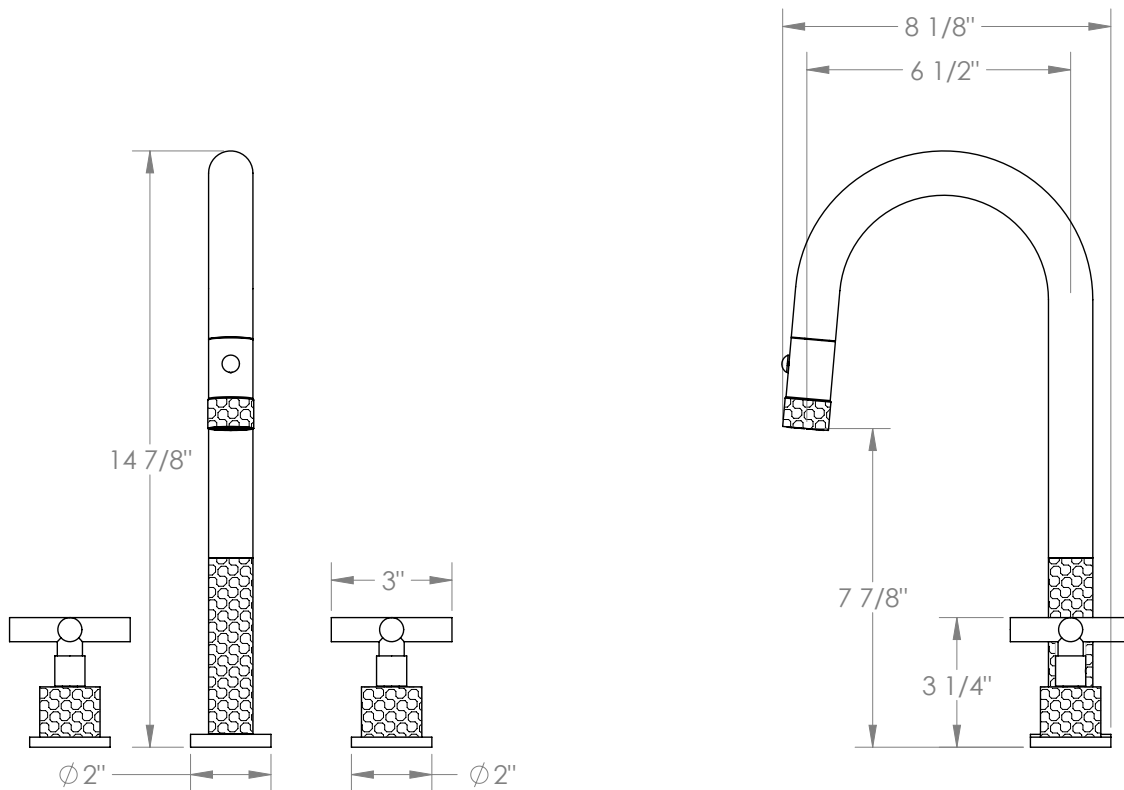

WATERMARK

BROOKLYN, NEW YORK

Sense 27-9PG4-CL15

Deck Mounted, Two Handle, Gooseneck Kitchen
Prep Faucet with Pull Down Spray

- Pullout Hose Length: 14-16" (Final Length May Vary Depending on Spout Type)
- Fits Deck Up To 2-1/2" Thick
- Recommended Mounting Hole: 1-3/8"
- All Lead-Free Brass Construction
- Flow Rate: 1.75 GPM
- 1/4 Turn Ceramic Cartridge
- 2 Flow Patterns, Aerated and Spray, Controlled By One Button
- 360° Rotating Spout with Magnetic Docking for Spray
- Professional Installation Required

Available in all finishes shown on the [Watermark Designs website](https://www.watermarkdesigns.com)

Meets the applicable requirements of ASME A112.18.1-2005/CSA B125.1-05, entitled "Plumbing Supply Fittings".

Watermark Designs reserves the right to make revisions without notice to produce specifications. All product dimensions are nominal.

09/2023

350 Dewitt Ave. Brooklyn, NY 11207 USA | T: 1 718 257 2800 | F: 1 718 257 2144 | customerservice@watermark-designs.com