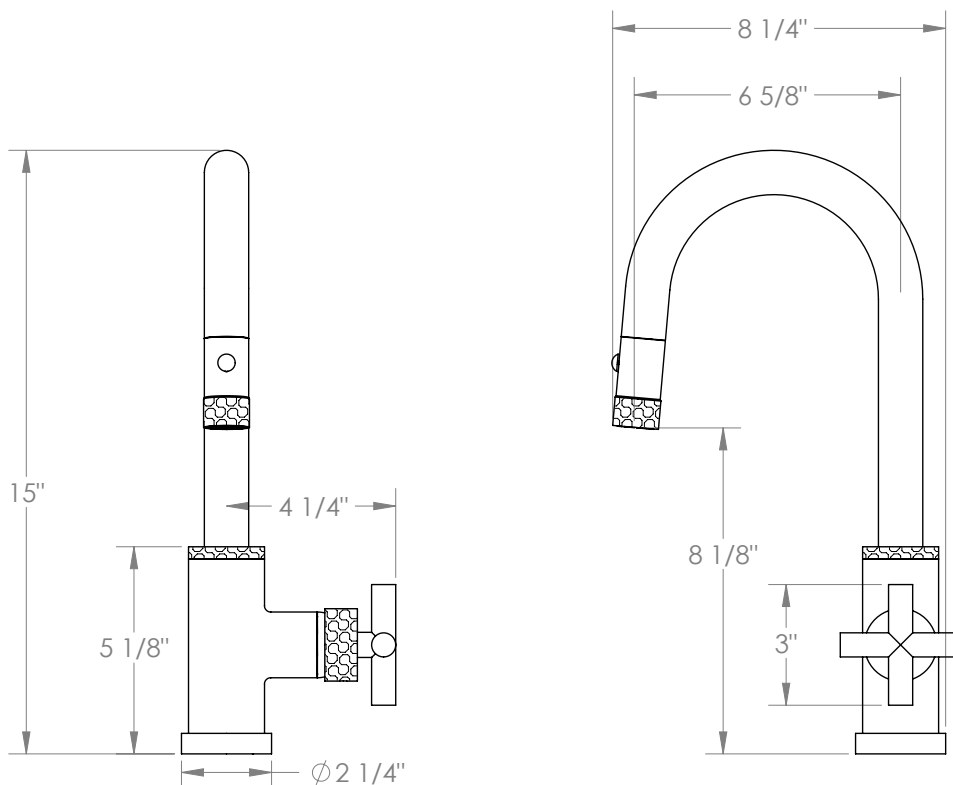

# WATERMARK

BROOKLYN, NEW YORK

*Sense*

**27-9.3PG2-CL15**

Deck Mounted, Gooseneck, Monoblock Kitchen  
Prep Faucet with Pull Down Spray

- Pullout Hose Length: 14-16" (Final Length May Vary Depending on Spout Type)
- Fits Deck Up To 1-1/2" Thick
- Recommended Mounting Hole: 1-3/8"
- All Lead-Free Brass Construction
- Flow Rate: 1.75 GPM
- Ceramic Mixing Cartridge
- 2 Flow Patterns, Aerated and Spray, Controlled By One Button
- 360° Rotating Spout with Magnetic Docking for Spray
- Professional Installation Required

Available in all finishes shown on the [Watermark Designs website](https://www.watermark-designs.com)

Meets the applicable requirements of ASME A112.18.1-2005/CSA B125.1-05, entitled "Plumbing Supply Fittings".

Watermark Designs reserves the right to make revisions without notice to produce specifications. All product dimensions are nominal.

09/2023

350 Dewitt Ave. Brooklyn, NY 11207 USA | T: 1 718 257 2800 | F: 1 718 257 2144 | [customerservice@watermark-designs.com](mailto:customerservice@watermark-designs.com)