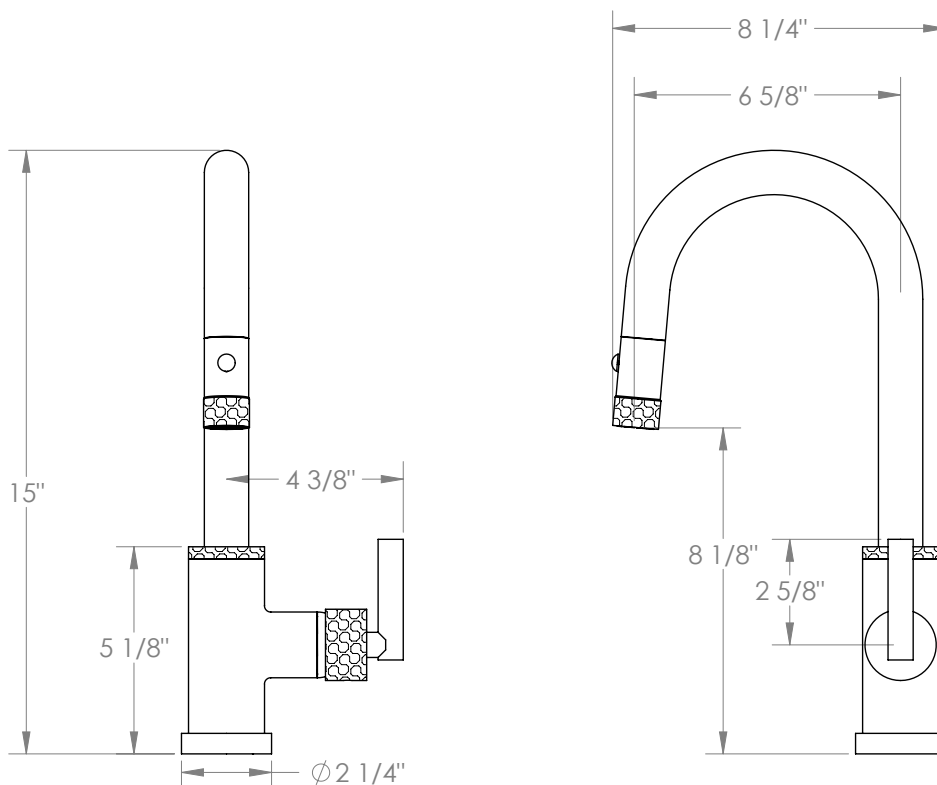

WATERMARK

BROOKLYN, NEW YORK

Sense

27-9.3PG2-CL14

Deck Mounted, Gooseneck, Monoblock Kitchen Prep Faucet with Pull Down Spray

- Pullout Hose Length: 14-16" (Final Length May Vary Depending on Spout Type)
- Fits Deck Up To 1-1/2" Thick
- Recommended Mounting Hole: 1-3/8"
- All Lead-Free Brass Construction
- Flow Rate: 1.75 GPM
- Ceramic Mixing Cartridge
- 2 Flow Patterns, Aerated and Spray, Controlled By One Button
- 360° Rotating Spout with Magnetic Docking for Spray
- Professional Installation Required

Available in all finishes shown on the [Watermark Designs website](https://www.watermarkdesigns.com)

Meets the applicable requirements of ASME A112.18.1-2005/CSA B125.1-05, entitled "Plumbing Supply Fittings".

Watermark Designs reserves the right to make revisions without notice to produce specifications. All product dimensions are nominal.

09/2023

350 Dewitt Ave. Brooklyn, NY 11207 USA | T: 1 718 257 2800 | F: 1 718 257 2144 | customerservice@watermark-designs.com