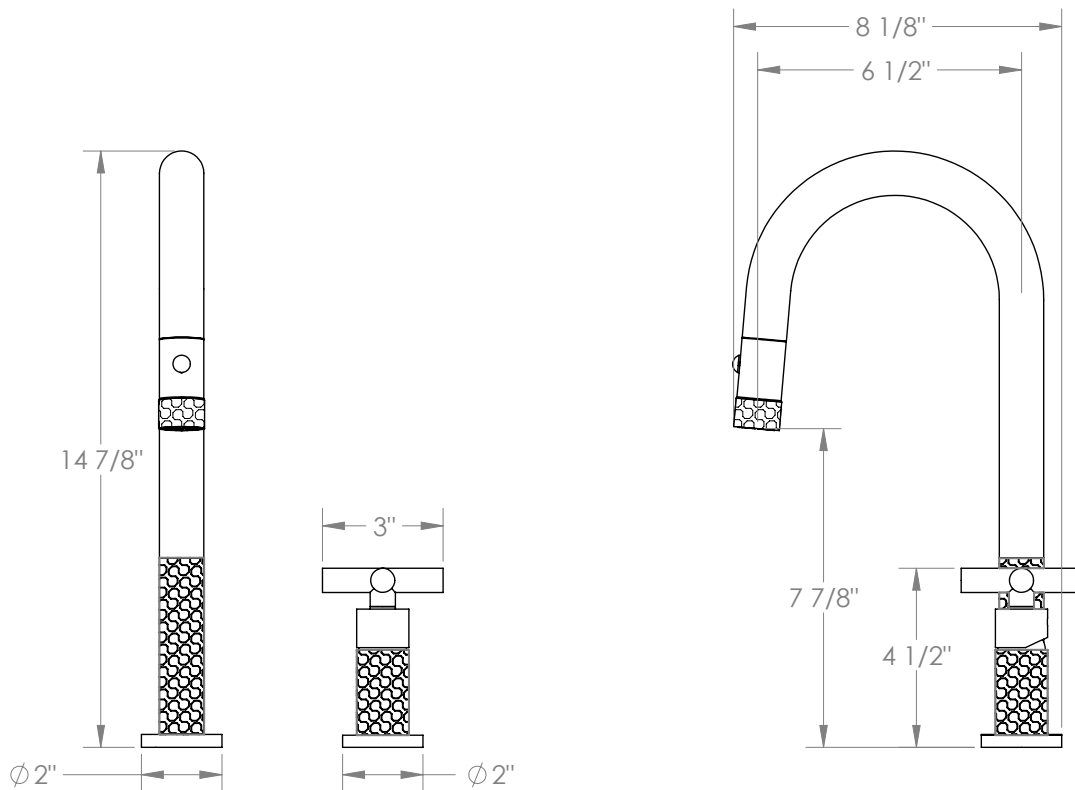

WATERMARK

BROOKLYN, NEW YORK

Sense

27-9.1.3PG2-CL15V

Deck Mounted, Single Handle, Gooseneck
Kitchen Prep Faucet with Pull Down Spray

- Pullout Hose Length: 14-16" (Final Length May Vary Depending on Spout Type)
- Fits Deck Up To 2-1/2" Thick
- Recommended Mounting Hole: 1-3/8"
- All Lead-Free Brass Construction
- Flow Rate: 1.75 GPM
- Ceramic Mixing Cartridge
- 2 Flow Patterns, Aerated and Spray, Controlled By One Button
- 360° Rotating Spout with Magnetic Docking for Spray
- Professional Installation Required

Available in all finishes shown on the [Watermark Designs website](#)

Meets the applicable requirements of ASME A112.18.1-2005/CSA B125.1-05, entitled "Plumbing Supply Fittings".

Watermark Designs reserves the right to make revisions without notice to produce specifications. All product dimensions are nominal.