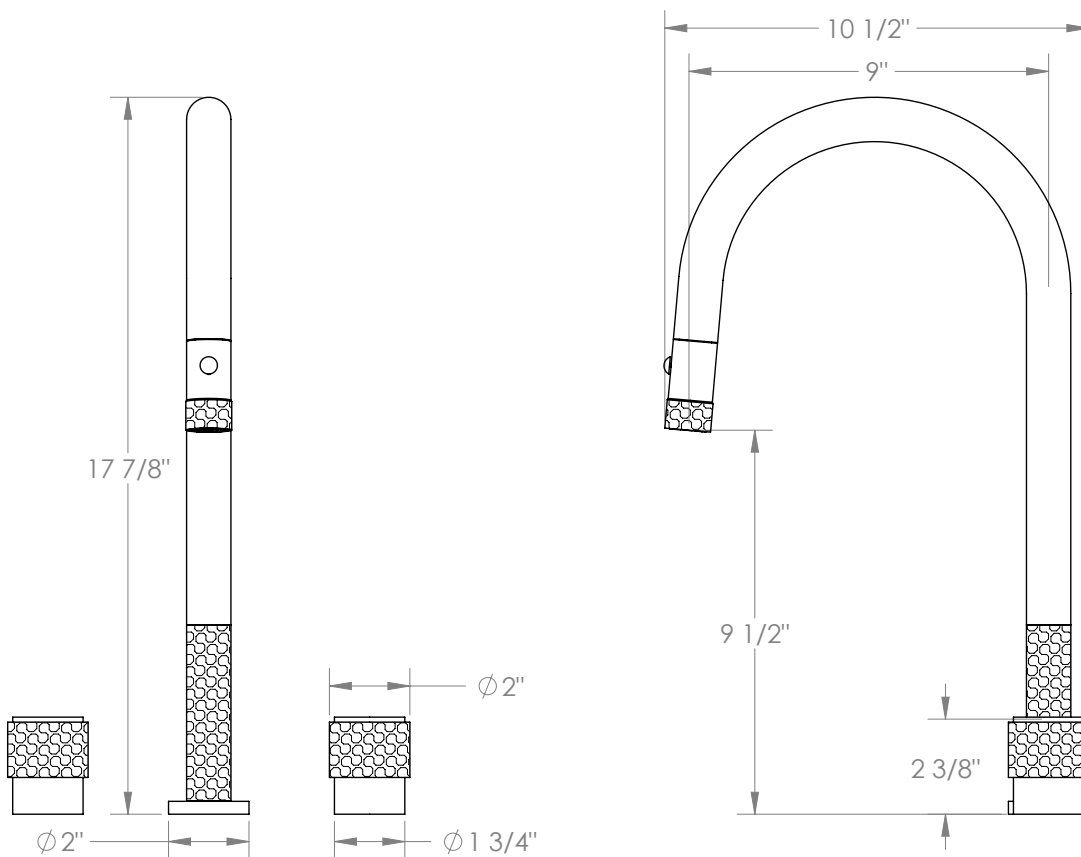

## Sense 27-7PG2-CL16

Deck Mounted, Two Handle, Gooseneck Faucet  
with Pull Down Spray

- Pullout Hose Length: 14-16" (Final Length May Vary Depending on Spout Type)
- Fits Deck Up To 2-1/2" Thick
- Recommended Mounting Hole: 1-3/8"
- All Lead-Free Brass Construction
- Flow Rate: 1.75 GPM
- 1/4 Turn Ceramic Cartridge
- 2 Flow Patterns, Aerated and Spray, Controlled By One Button
- 360° Rotating Spout with Magnetic Docking for Spray
- Professional Installation Required

Available in all finishes shown on the [Watermark Designs website](#)

Meets the applicable requirements of ASME A112.18.1-2005/CSA B125.1-05, entitled "Plumbing Supply Fittings".

Watermark Designs reserves the right to make revisions without notice to produce specifications. All product dimensions are nominal.