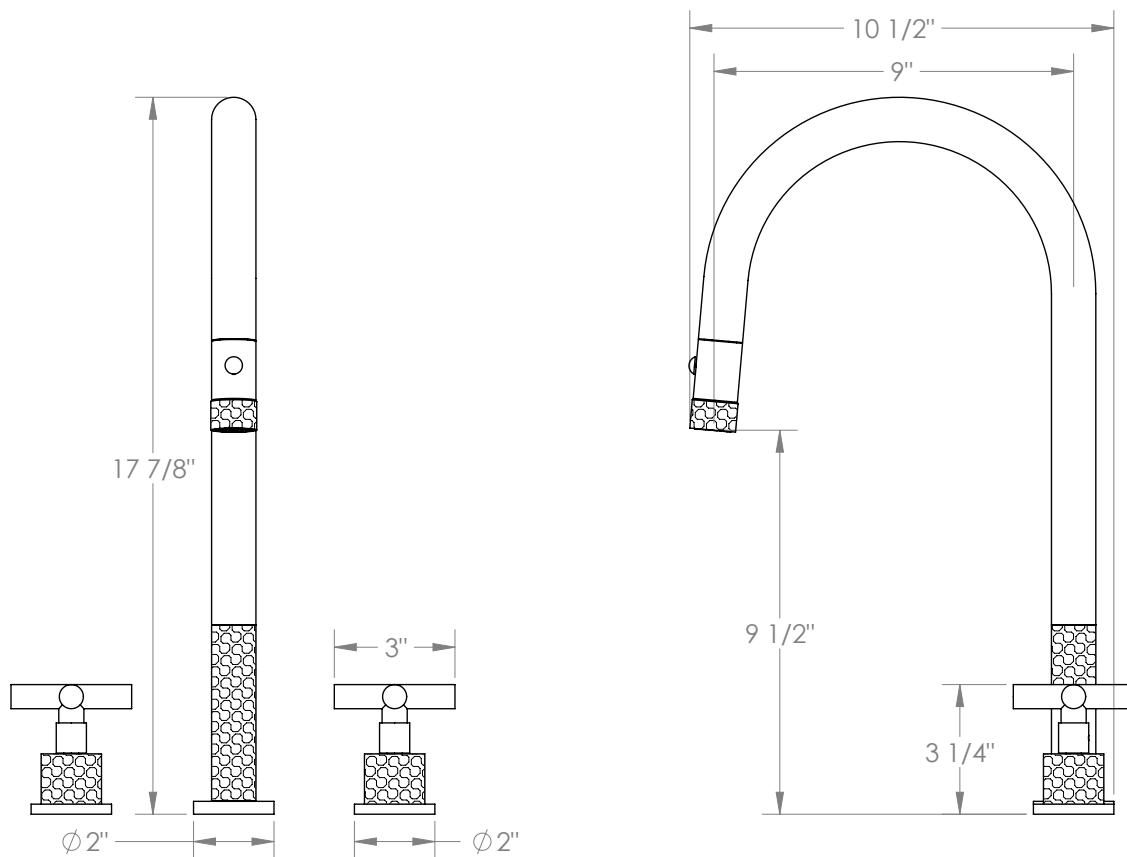

## Sense 27-7PG2-CL15

Deck Mounted, Two Handle, Gooseneck Faucet  
with Pull Down Spray

- Pullout Hose Length: 14-16" (Final Length May Vary Depending on Spout Type)
- Fits Deck Up To 2-1/2" Thick
- Recommended Mounting Hole: 1-3/8"
- All Lead-Free Brass Construction
- Flow Rate: 1.75 GPM
- 1/4 Turn Ceramic Cartridge
- 2 Flow Patterns, Aerated and Spray, Controlled By One Button
- 360° Rotating Spout with Magnetic Docking for Spray
- Professional Installation Required

Available in all finishes shown on the [Watermark Designs website](https://www.watermark-designs.com)

Meets the applicable requirements of ASME A112.18.1-2005/CSA B125.1-05, entitled "Plumbing Supply Fittings".

Watermark Designs reserves the right to make revisions without notice to produce specifications. All product dimensions are nominal.

09/2023

350 Dewitt Ave. Brooklyn, NY 11207 USA | T: 1 718 257 2800 | F: 1 718 257 2144 | [customerservice@watermark-designs.com](mailto:customerservice@watermark-designs.com)