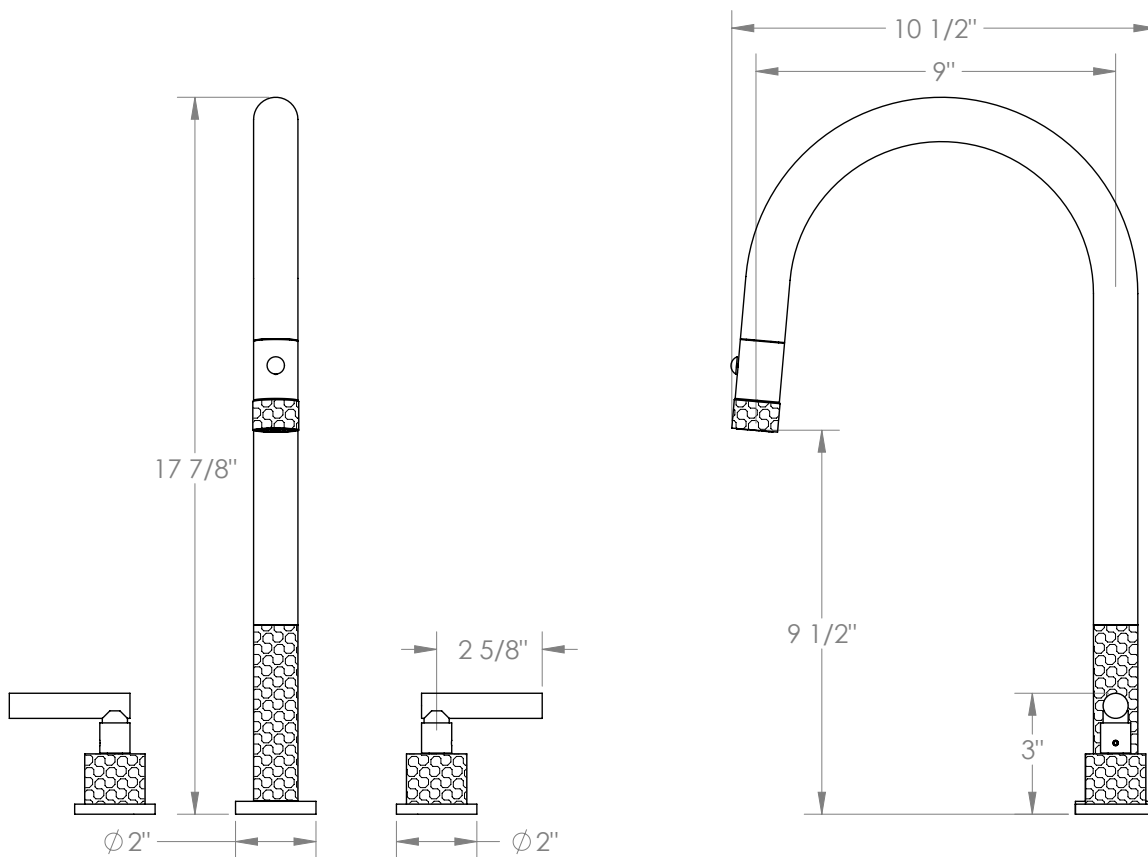

### 27-7PG2-CL14

Deck Mounted, Two Handle, Gooseneck Faucet with Pull Down Spray

- Pullout Hose Length: 14-16" (Final Length May Vary Depending on Spout Type)
- Fits Deck Up To 2-1/2" Thick
- Recommended Mounting Hole: 1-3/8"
- All Lead-Free Brass Construction
- Flow Rate: 1.75 GPM
- 1/4 Turn Ceramic Cartridge
- 2 Flow Patterns, Aerated and Spray, Controlled By One Button
- 360° Rotating Spout with Magnetic Docking for Spray
- Professional Installation Required

Available in all finishes shown on the [Watermark Designs website](https://www.watermarkdesigns.com)

Meets the applicable requirements of ASME A112.18.1-2005/CSA B125.1-05, entitled "Plumbing Supply Fittings".