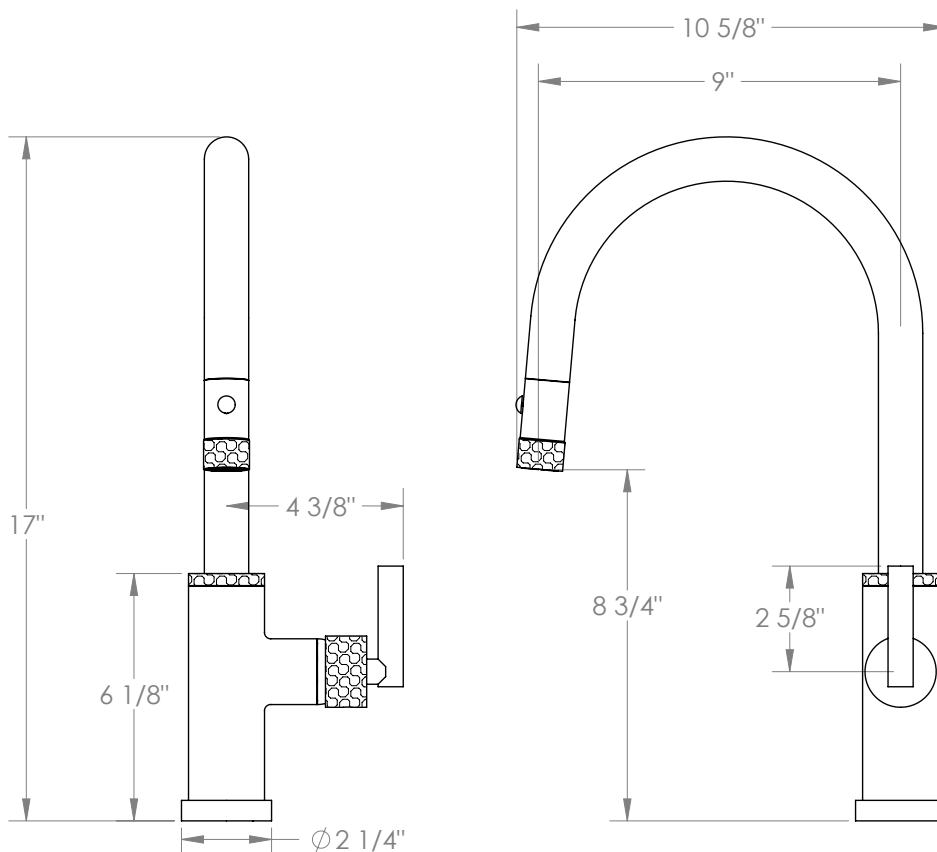

### 27-7.3PG4-CL14

Deck Mounted, Gooseneck, Monoblock Kitchen Faucet with Pull Down Spray - Low Spout

- Pullout Hose Length: 14-16" (Final Length May Vary Depending on Spout Type)
- Fits Deck Up To 1-1/2" Thick
- Recommended Mounting Hole: 1-3/8"
- All Lead-Free Brass Construction
- Flow Rate: 1.75 GPM
- Ceramic Mixing Cartridge
- 2 Flow Patterns, Aerated and Spray, Controlled By One Button
- 360° Rotating Spout with Magnetic Docking for Spray
- Professional Installation Required

Available in all finishes shown on the [Watermark Designs website](https://www.watermark-designs.com)

Meets the applicable requirements of ASME A112.18.1-2005/CSA B125.1-05, entitled "Plumbing Supply Fittings".

Watermark Designs reserves the right to make revisions without notice to produce specifications. All product dimensions are nominal.

09/2023

350 Dewitt Ave. Brooklyn, NY 11207 USA | T: 1 718 257 2800 | F: 1 718 257 2144 | [customerservice@watermark-designs.com](mailto:customerservice@watermark-designs.com)