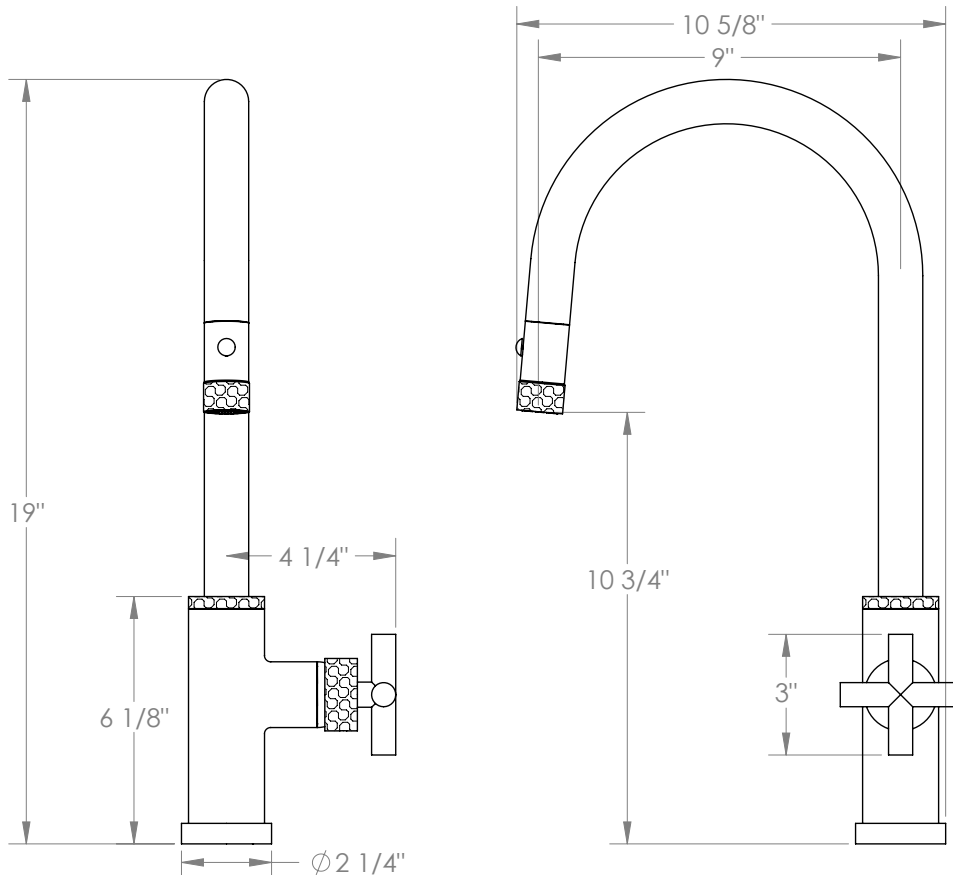

WATERMARK

BROOKLYN, NEW YORK

Sense

27-7.3PG2-CL15

Deck Mounted, Gooseneck, Monoblock Kitchen Faucet with Pull Down Spray - High Spout

- Pullout Hose Length: 14-16" (Final Length May Vary Depending on Spout Type)
- Fits Deck Up To 1-1/2" Thick
- Recommended Mounting Hole: 1-3/8"
- All Lead-Free Brass Construction
- Flow Rate: 1.75 GPM
- Ceramic Mixing Cartridge
- 2 Flow Patterns, Aerated and Spray, Controlled By One Button
- 360° Rotating Spout with Magnetic Docking for Spray
- Professional Installation Required

Available in all finishes shown on the [Watermark Designs website](https://www.watermark-designs.com)

Meets the applicable requirements of ASME A112.18.1-2005/CSA B125.1-05, entitled "Plumbing Supply Fittings".

Watermark Designs reserves the right to make revisions without notice to produce specifications. All product dimensions are nominal.

09/2023

350 Dewitt Ave. Brooklyn, NY 11207 USA | T: 1 718 257 2800 | F: 1 718 257 2144 | customerservice@watermark-designs.com