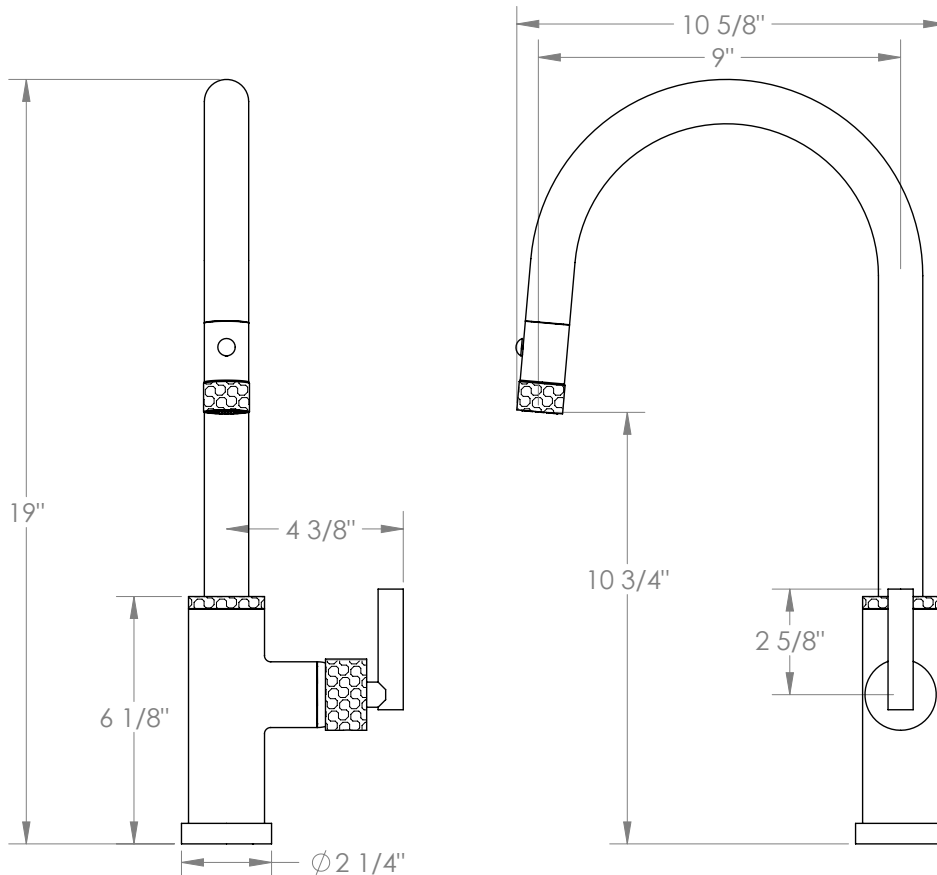

WATERMARK

BROOKLYN, NEW YORK

Sense

27-7.3PG2-CL14

Deck Mounted, Gooseneck, Monoblock Kitchen Faucet with Pull Down Spray - High Spout

- Pullout Hose Length: 14-16" (Final Length May Vary Depending on Spout Type)
- Fits Deck Up To 1-1/2" Thick
- Recommended Mounting Hole: 1-3/8"
- All Lead-Free Brass Construction
- Flow Rate: 1.75 GPM
- Ceramic Mixing Cartridge
- 2 Flow Patterns, Aerated and Spray, Controlled By One Button
- 360° Rotating Spout with Magnetic Docking for Spray
- Professional Installation Required

Available in all finishes shown on the [Watermark Designs website](https://www.watermark-designs.com)

Meets the applicable requirements of ASME A112.18.1-2005/CSA B125.1-05, entitled "Plumbing Supply Fittings".

Watermark Designs reserves the right to make revisions without notice to produce specifications. All product dimensions are nominal.

09/2023

350 Dewitt Ave. Brooklyn, NY 11207 USA | T: 1 718 257 2800 | F: 1 718 257 2144 | customerservice@watermark-designs.com