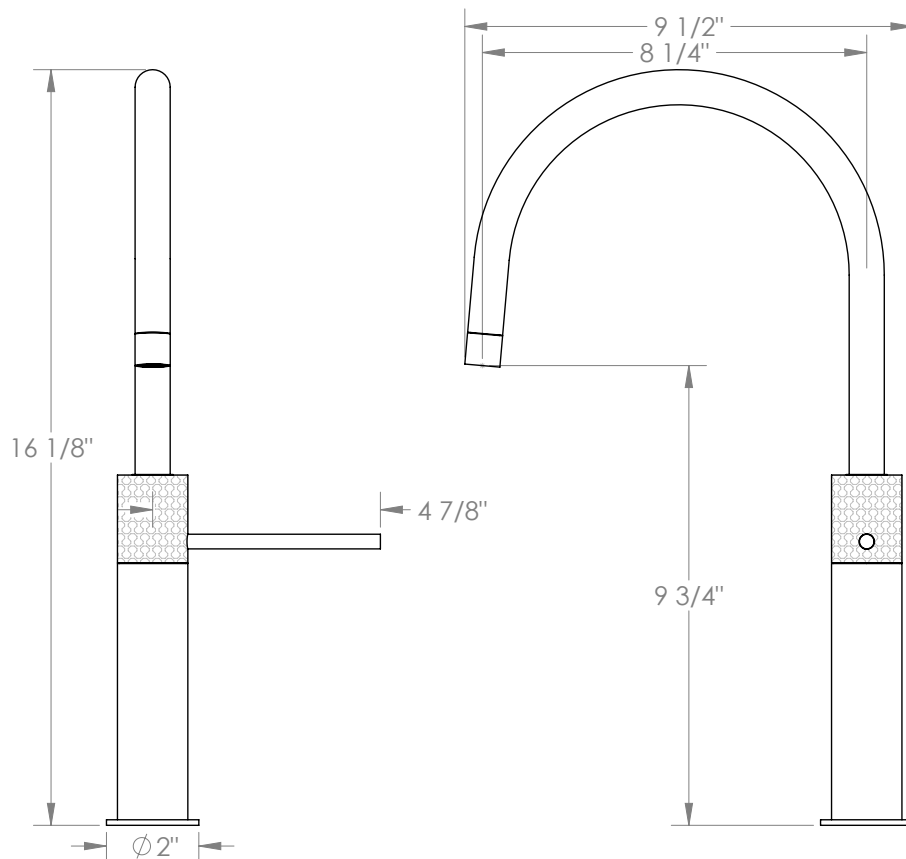

## Sense 27-7.3-CL14

Deck Mounted, Monoblock Kitchen Faucet

- Fits Deck Up To 1-1/2" Thick
- Recommended Mounting Hole: 1-3/8"
- All Lead-Free Brass Construction
- Flow Rate: 1.75 GPM
- Ceramic Mixing Cartridge
- 360° Rotating Spout
- Professional Installation Required

Available in all finishes shown on the [Watermark Designs website](#)

Meets the applicable requirements of ASME A112.18.1-2005/CSA B125.1-05, entitled "Plumbing Supply Fittings".

Watermark Designs reserves the right to make revisions without notice to produce specifications. All product dimensions are nominal.