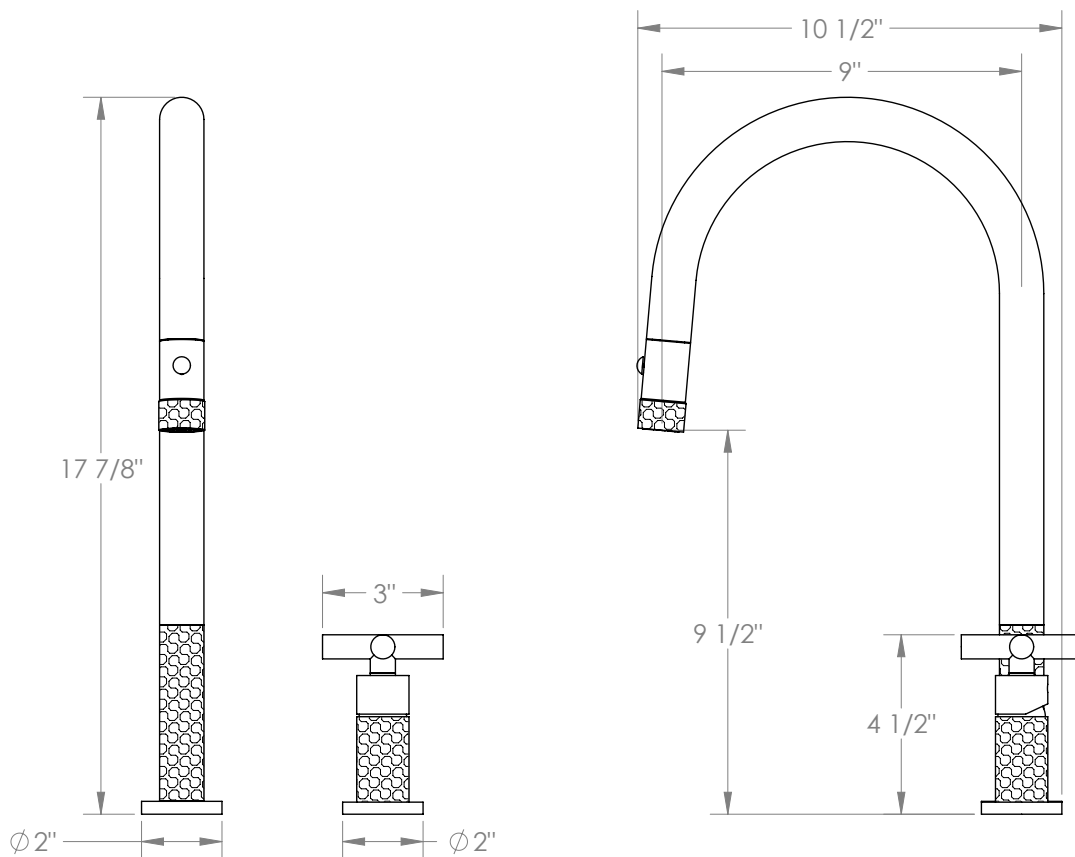

WATERMARK

BROOKLYN, NEW YORK

Sense

27-7.1.3PG2-CL15V

Deck Mounted, Single Handle, Gooseneck
Faucet with Pull Down Spray - High Spout

- Pullout Hose Length: 14-16" (Final Length May Vary Depending on Spout Type)
- Fits Deck Up To 2-1/2" Thick
- Recommended Mounting Hole: 1-3/8"
- All Lead-Free Brass Construction
- Flow Rate: 1.75 GPM
- Ceramic Mixing Cartridge
- 2 Flow Patterns, Aerated and Spray, Controlled By One Button
- 360° Rotating Spout with Magnetic Docking for Spray
- Professional Installation Required

Available in all finishes shown on the [Watermark Designs website](https://www.watermark-designs.com)

Meets the applicable requirements of ASME A112.18.1-2005/CSA B125.1-05, entitled "Plumbing Supply Fittings".

Watermark Designs reserves the right to make revisions without notice to produce specifications. All product dimensions are nominal.

09/2023

350 Dewitt Ave. Brooklyn, NY 11207 USA | T: 1 718 257 2800 | F: 1 718 257 2144 | customerservice@watermark-designs.com