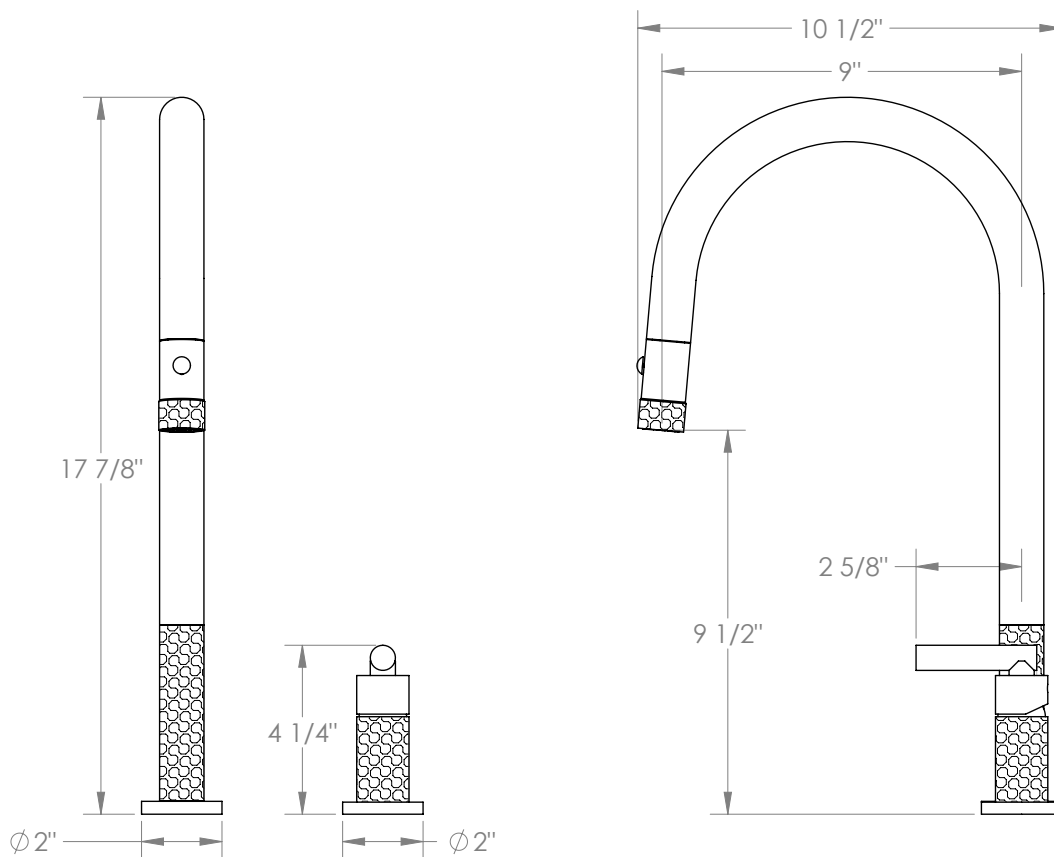

WATERMARK

BROOKLYN, NEW YORK

Sense

27-7.1.3PG2-CL14V

Deck Mounted, Single Handle, Gooseneck
Faucet with Pull Down Spray - High Spout

- Pullout Hose Length: 14-16" (Final Length May Vary Depending on Spout Type)
- Fits Deck Up To 2-1/2" Thick
- Recommended Mounting Hole: 1-3/8"
- All Lead-Free Brass Construction
- Flow Rate: 1.75 GPM
- Ceramic Mixing Cartridge
- 2 Flow Patterns, Aerated and Spray, Controlled By One Button
- 360° Rotating Spout with Magnetic Docking for Spray
- Professional Installation Required

Available in all finishes shown on the [Watermark Designs website](#)

Meets the applicable requirements of ASME A112.18.1-2005/CSA B125.1-05, entitled "Plumbing Supply Fittings".

Watermark Designs reserves the right to make revisions without notice to produce specifications. All product dimensions are nominal.