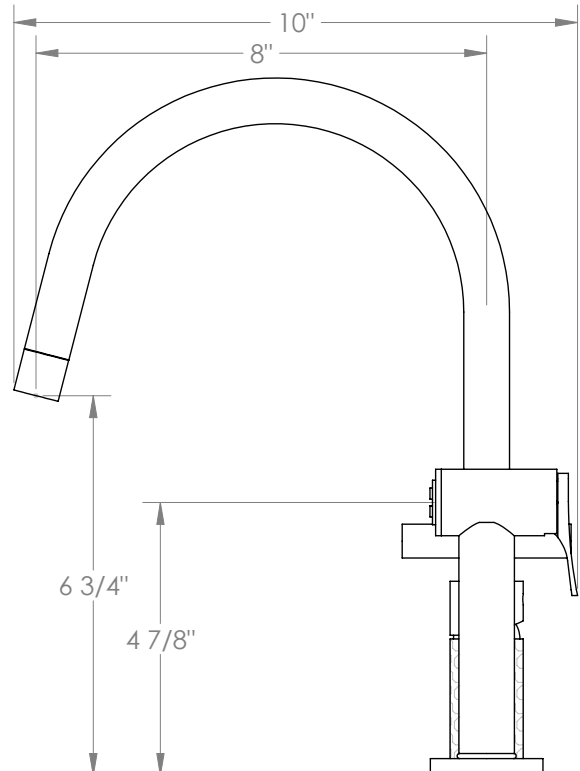

WATERMARK

BROOKLYN, NEW YORK

Sense 27-7.1.3A-CL15V

Deck Mounted, Single Handle Faucet with Side Spray

- Side Spray Hose Length: 50" (Final Length May Vary)
- Fits Deck Up To 1-3/4" Thick
- Recommended Mounting Hole: 1-3/8"
- All Lead-Free Brass Construction
- Flow Rate: 1.75 GPM
- Ceramic Mixing Cartridge
- 360° Rotating Spout
- Professional Installation Required

Available in all finishes shown on the [Watermark Designs website](https://www.watermark-designs.com)

Meets the applicable requirements of ASME A112.18.1-2005/CSA B125.1-05, entitled "Plumbing Supply Fittings".

Watermark Designs reserves the right to make revisions without notice to produce specifications. All product dimensions are nominal.

09/2023

350 Dewitt Ave. Brooklyn, NY 11207 USA | T: 1 718 257 2800 | F: 1 718 257 2144 | customerservice@watermark-designs.com