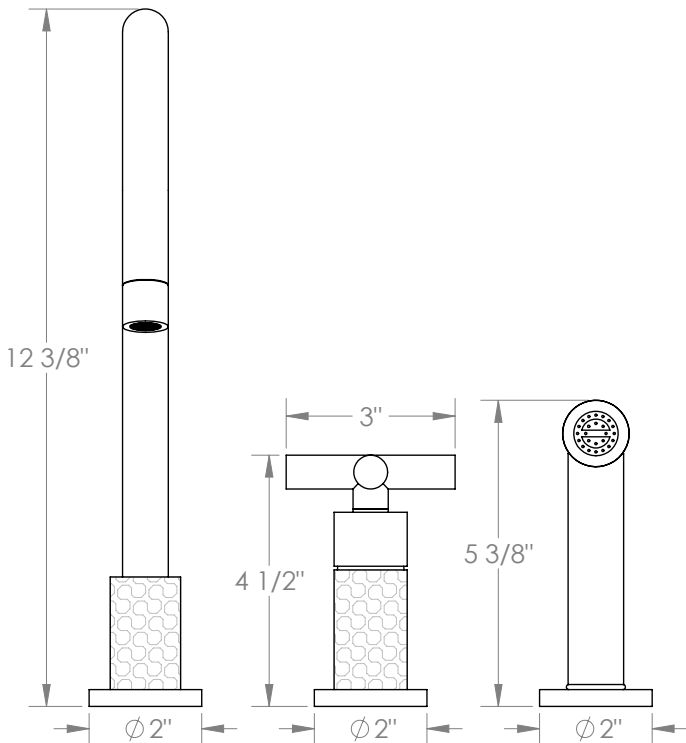

WATERMARK

BROOKLYN, NEW YORK

Sense 27-7.1.3A-CL15V

Deck Mounted, Single Handle Faucet with Side Spray

- Side Spray Hose Length: 50" (Final Length May Vary)
- Fits Deck Up To 1-3/4" Thick
- Recommended Mounting Hole: 1-3/8"
- All Lead-Free Brass Construction
- Flow Rate: 1.75 GPM
- Ceramic Mixing Cartridge
- 360° Rotating Spout
- Professional Installation Required

Available in all finishes shown on the [Watermark Designs website](https://www.watermark-designs.com)

Meets the applicable requirements of ASME A112.18.1-2005/CSA B125.1-05, entitled "Plumbing Supply Fittings".

Watermark Designs reserves the right to make revisions without notice to produce specifications. All product dimensions are nominal.

09/2023

350 Dewitt Ave. Brooklyn, NY 11207 USA | T: 1 718 257 2800 | F: 1 718 257 2144 | customerservice@watermark-designs.com